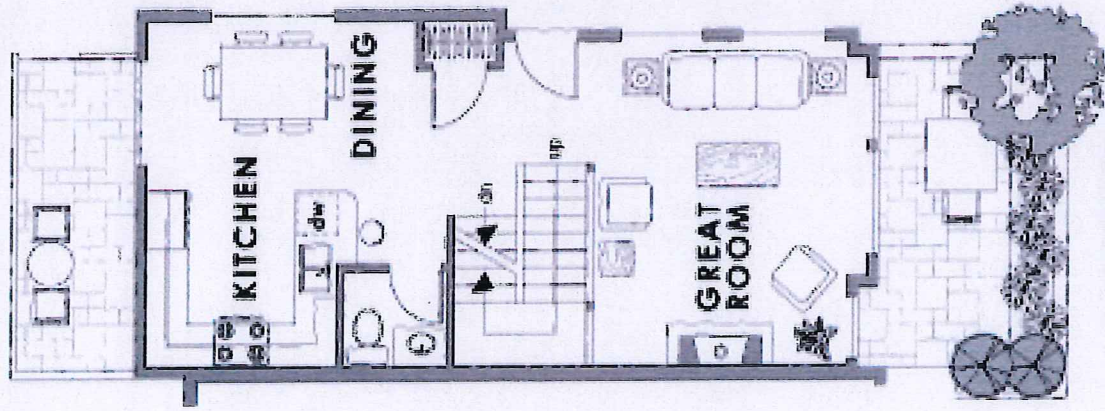

Upper Floor

Main Floor

Lower Level

Unit Numbers: 1, 4, 5, & 8

Square Footage

1552

Upper Floor:

622

Main Floor:

605

Lower Level:

326

Terra Verde Development, LLC. All rights reserved. © 2008