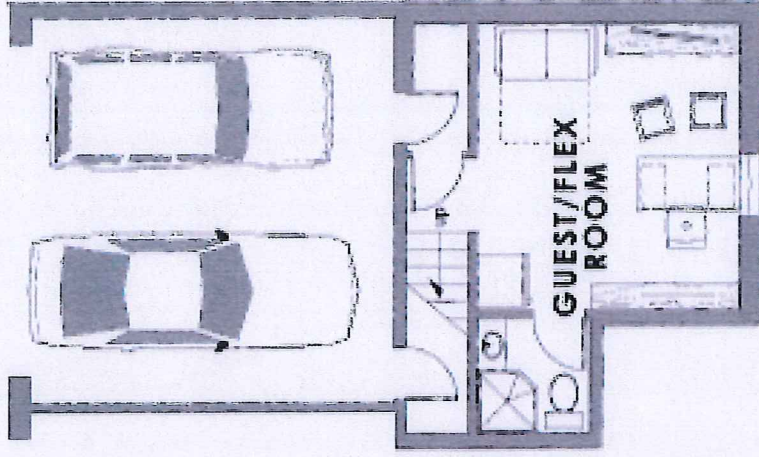

Upper Floor

Main Floor

Lower Level

Unit Numbers: 1, 4, 5, & 8

Square Footage

1552

Upper Floor:

622

Main Floor:

605

Lower Level:

326

Terra Verde Development, LLC. All rights reserved. © 2008