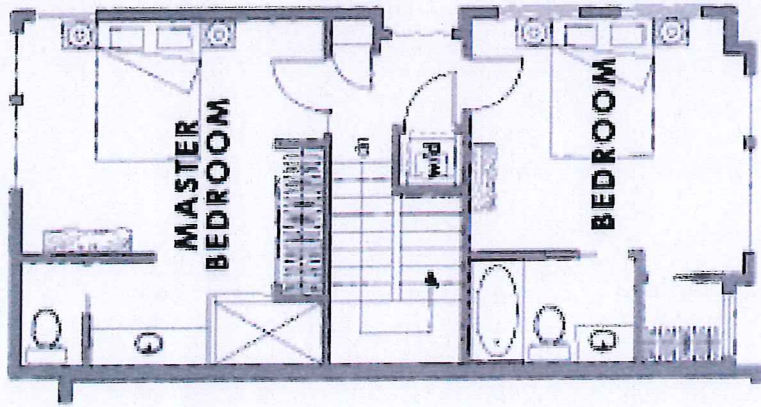

Upper Floor

Main Floor

Lower Level

Unit Numbers: 1, 4, 5, & 8

Square Footage

1552

Upper Floor:

622

Main Floor:

605

Lower Level:

326

Terra Verde Development, LLC. All rights reserved. © 2008