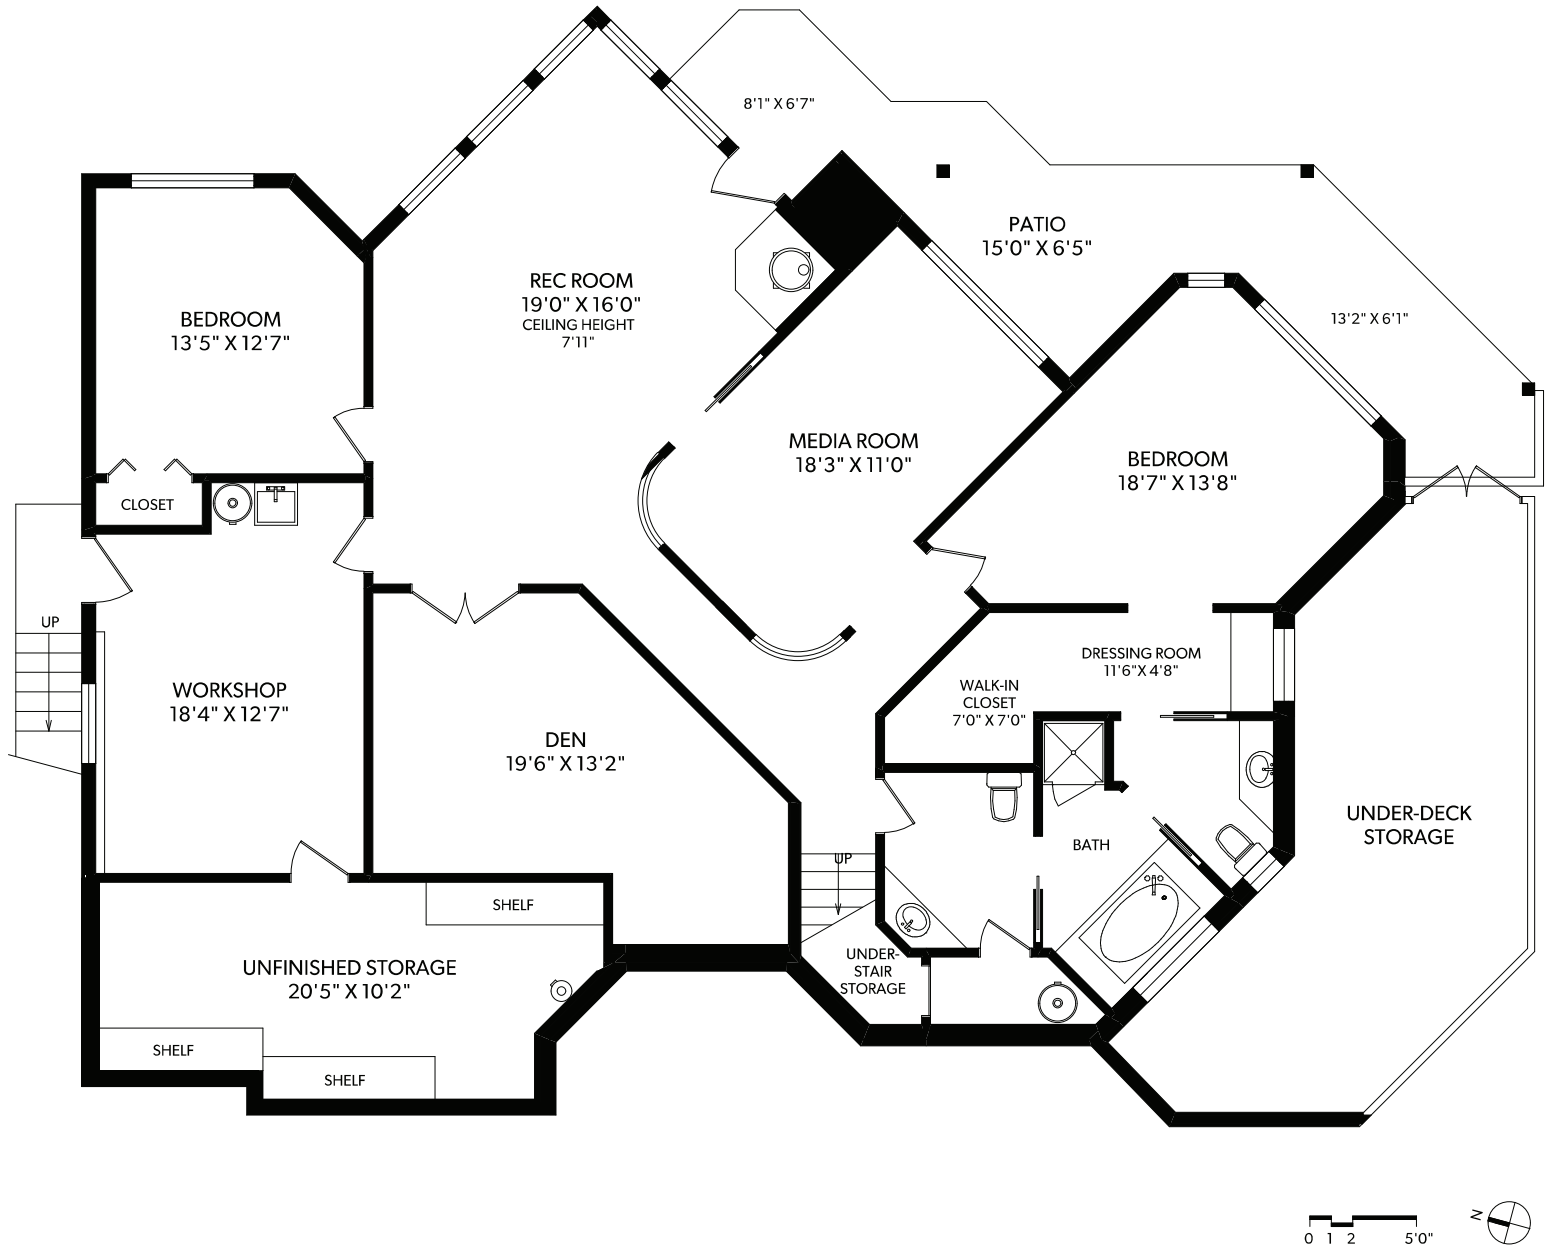

MAIN FLOOR

FLOOR	FINISHED	UNFINISHED	TOTAL	OTHER AREAS
MAIN	2292	0	2292	GARAGE 544
LOWER	2048	244	2292	DECK 571
TOTAL	4340	244	4584	PATIO 285
				STORAGE 353

5012 GEORGIA PARK TERRACE

DOCUMENT PREPARED FOR THE EXCLUSIVE USE OF

LOWER FLOOR

FLOOR	FINISHED	UNFINISHED	TOTAL	OTHER AREAS
MAIN	2292	0	2292	GARAGE 544
LOWER	2048	244	2292	DECK 571
TOTAL	4340	244	4584	PATIO 285 STORAGE 353

5012 GEORGIA PARK TERRACE

DOCUMENT PREPARED FOR THE EXCLUSIVE USE OF