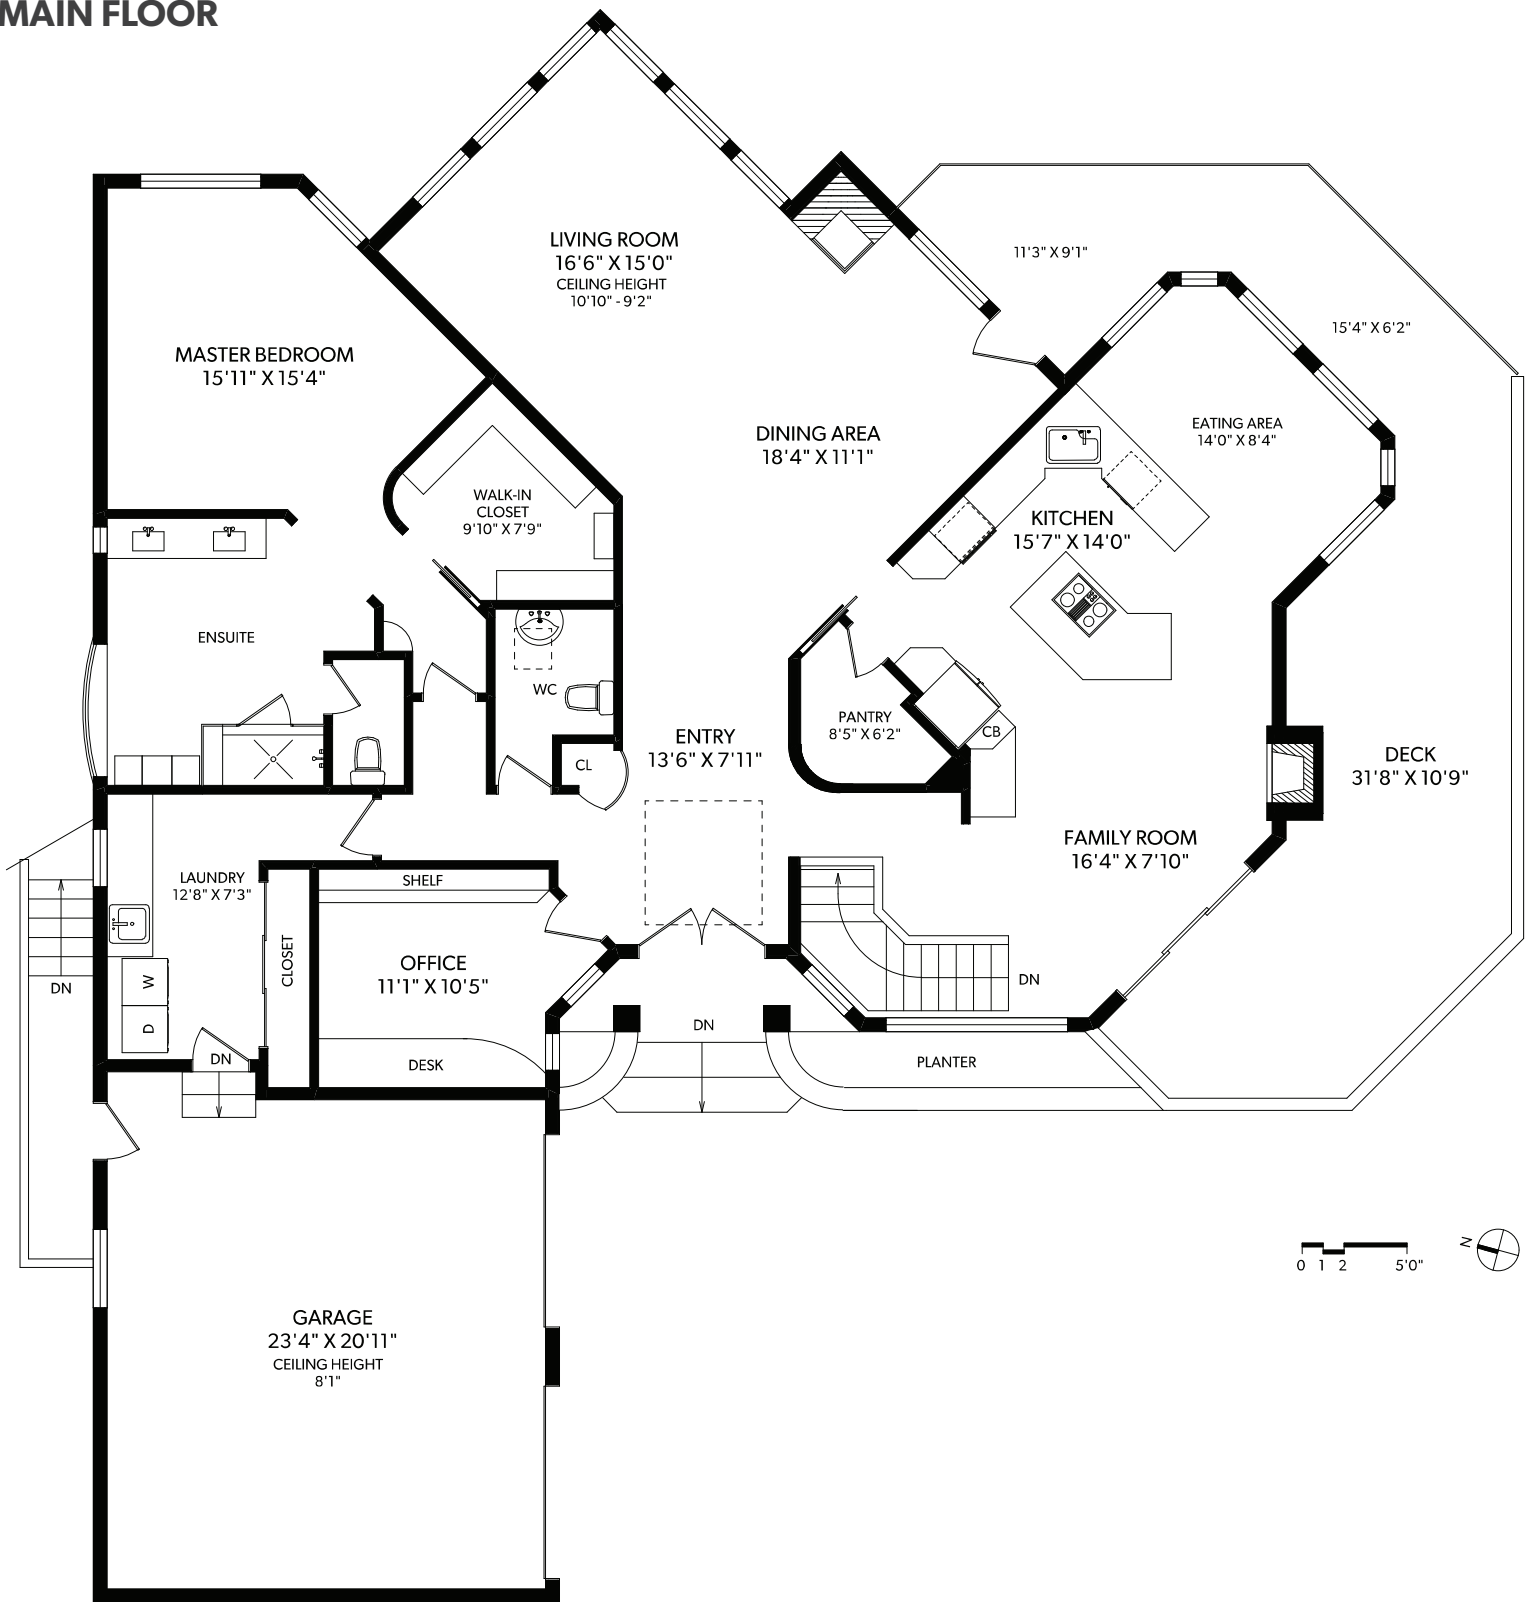

MAIN FLOOR

FLOOR	FINISHED	UNFINISHED	TOTAL	OTHER AREAS
MAIN	2292	0	2292	GARAGE 544
LOWER	2048	244	2292	DECK 571
TOTAL	4340	244	4584	PATIO 285
				STORAGE 353

5012 GEORGIA PARK TERRACE

DOCUMENT PREPARED FOR THE EXCLUSIVE USE OF

LOWER FLOOR

FLOOR	FINISHED	UNFINISHED	TOTAL	OTHER AREAS
MAIN	2292	0	2292	GARAGE 544
LOWER	2048	244	2292	DECK 571
TOTAL	4340	244	4584	PATIO 285 STORAGE 353

5012 GEORGIA PARK TERRACE

DOCUMENT PREPARED FOR THE EXCLUSIVE USE OF