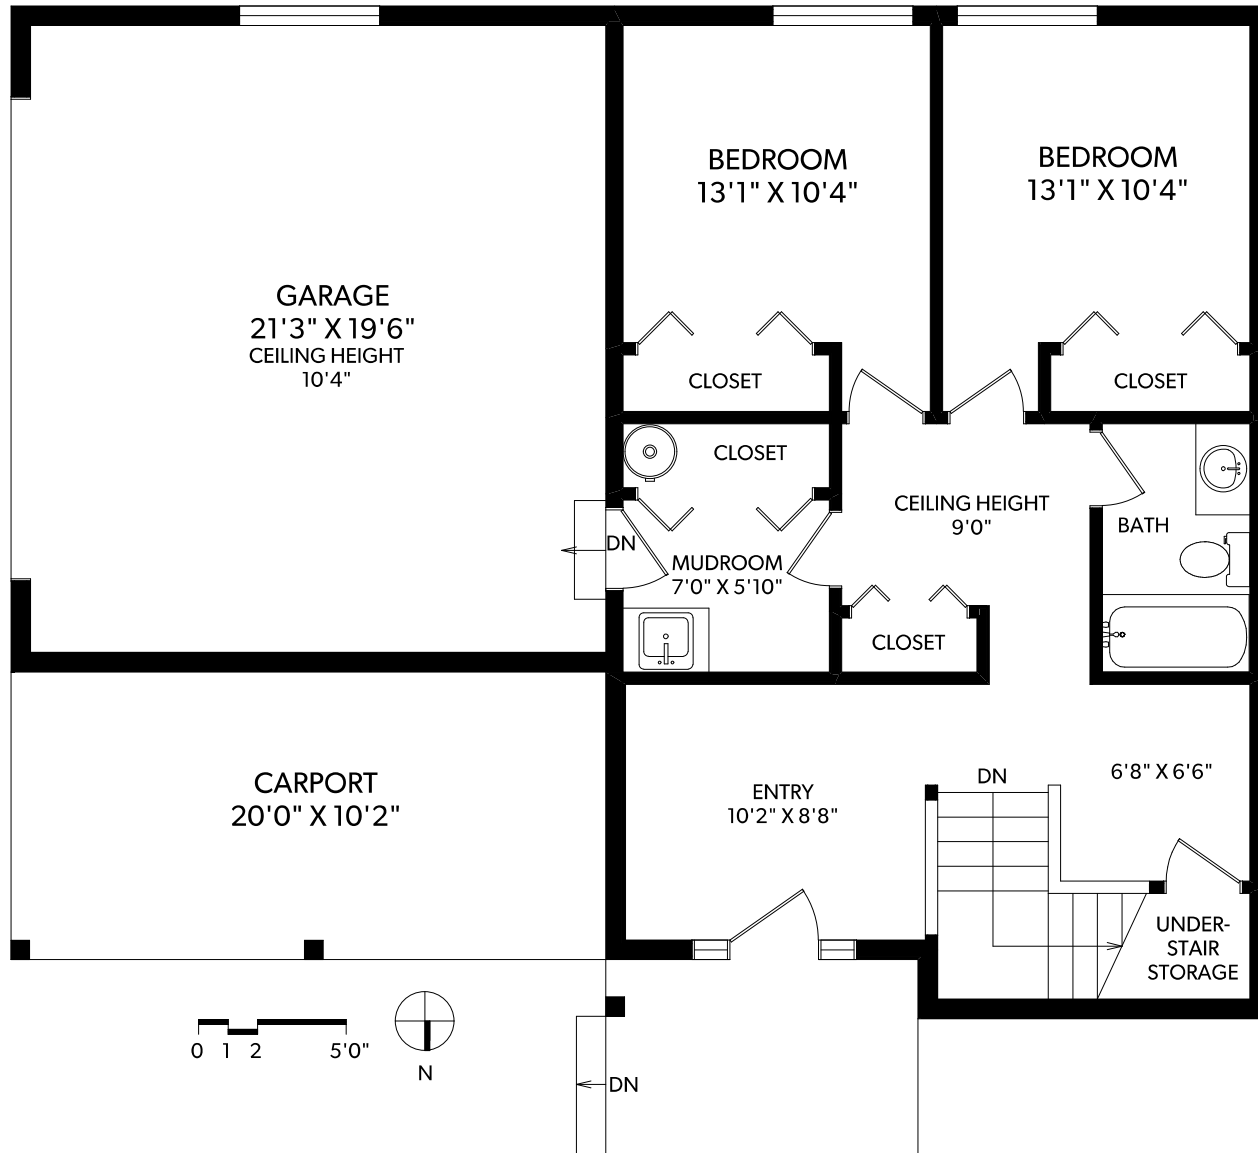

GROUND FLOOR

FLOOR	FINISHED	UNFINISHED	TOTAL	OTHER AREAS
MAIN	1820	0	1820	DECK 260
GROUND	751	0	751	CARPORT 197
TOTAL	2571	0	2571	GARAGE 455

REAL FOTO **49-4300 STONEYWOOD LANE**
DOCUMENT PREPARED FOR THE EXCLUSIVE USE OF
INGRID JARISZ*

250-388-6998 *PERSONAL REAL ESTATE CORPORATION
ORDERS@REALFOTO.CA MEASURED 10/04/2016 BY KARA ANDERSON

All information furnished regarding this property is from sources deemed reliable but no warranty or representation is made to the accuracy thereof.

CHRISTIE'S
INTERNATIONAL REAL ESTATE