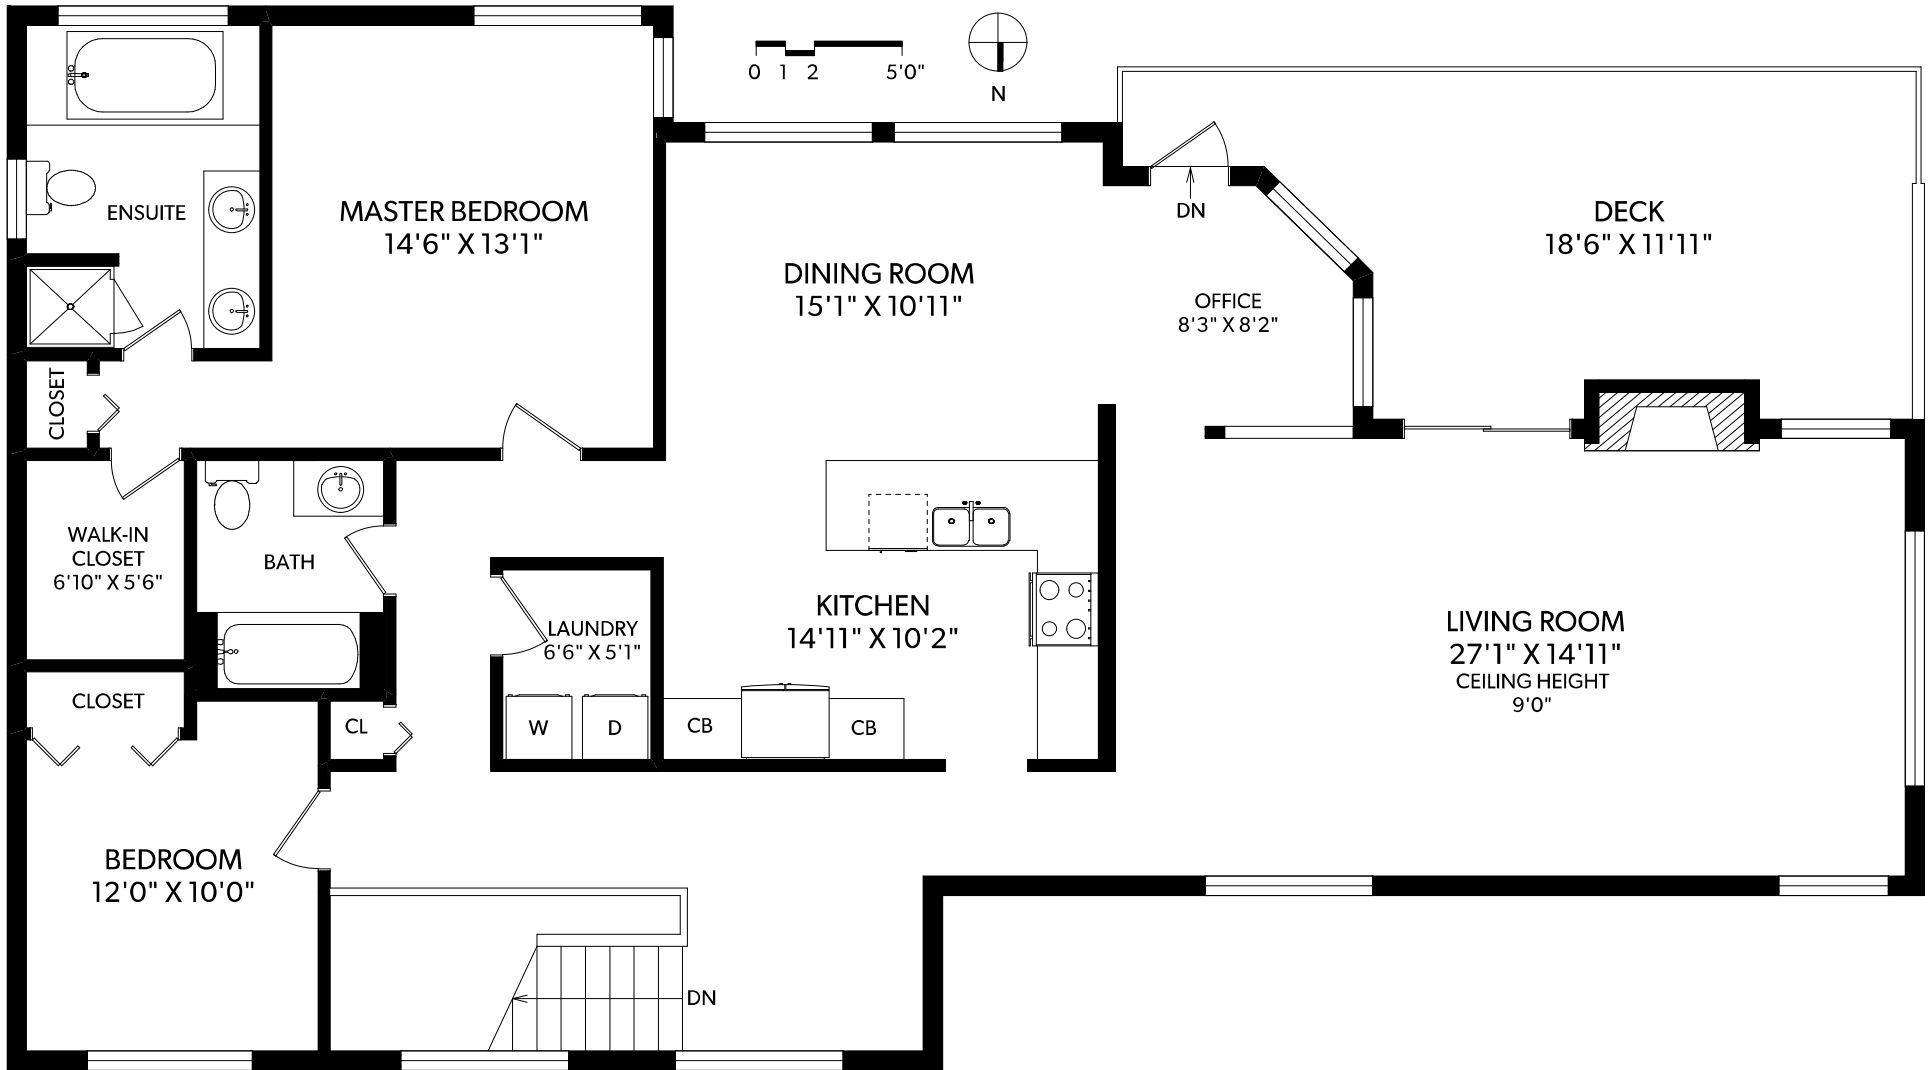

MAIN FLOOR

FLOOR	FINISHED	UNFINISHED	TOTAL	OTHER AREAS
MAIN	1820	0	1820	DECK 260
GROUND	751	0	751	CARPORT 197
TOTAL	2571	0	2571	GARAGE 455

REAL FOTO **49-4300 STONEYWOOD LANE**
 DOCUMENT PREPARED FOR THE EXCLUSIVE USE OF
INGRID JARISZ*