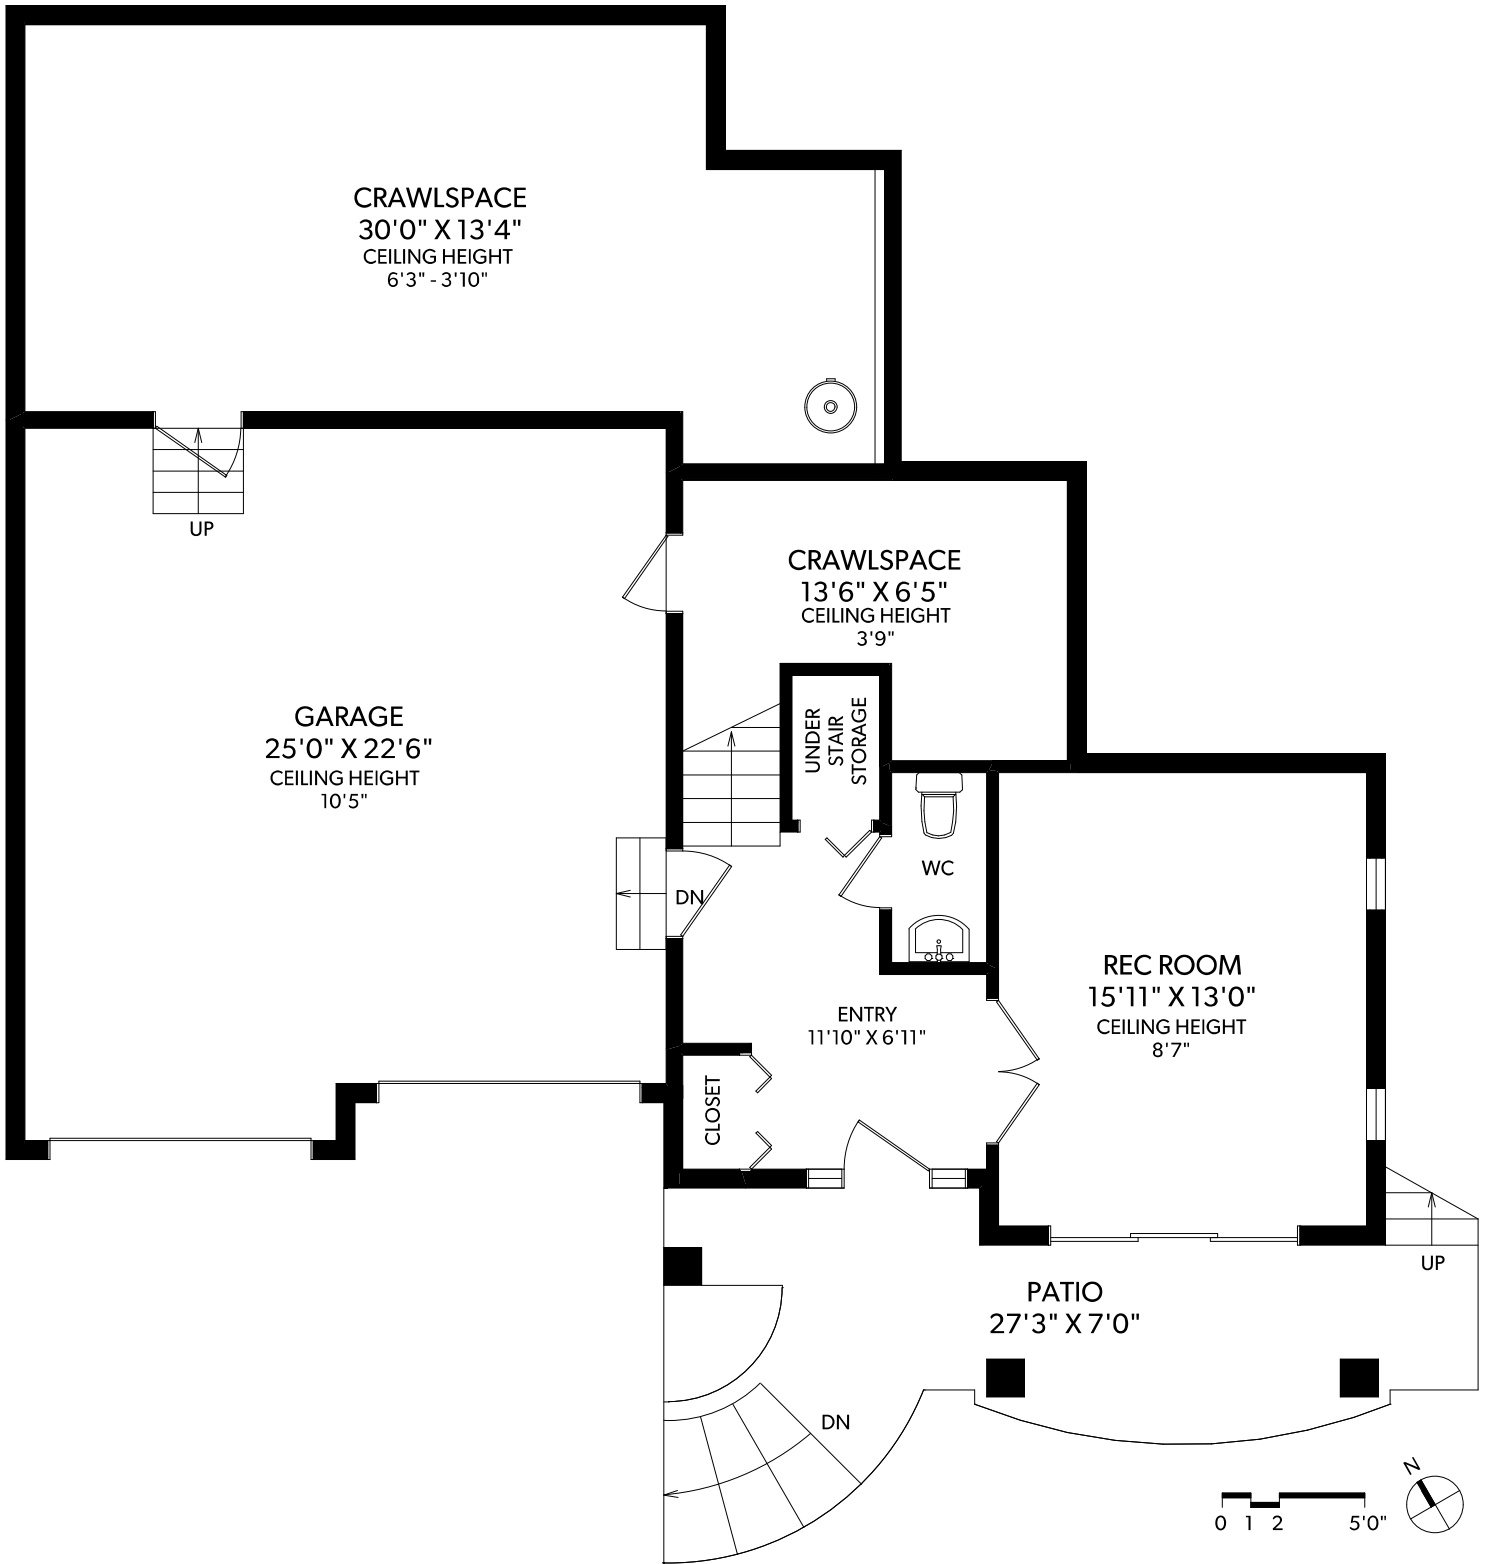

LOWER FLOOR

FLOOR	FINISHED	UNFINISHED	TOTAL	OTHER AREAS
MAIN	1627	0	1627	GARAGE 591
LOWER	438	0	438	PATIOS 449
TOTAL	2065	0	2065	BALCONY 162
				CRAWLSPACES 552

REAL FOTO 860 RAINBOW CRESCENT

DOCUMENT PREPARED FOR THE EXCLUSIVE USE OF
INGRID JARISZ*