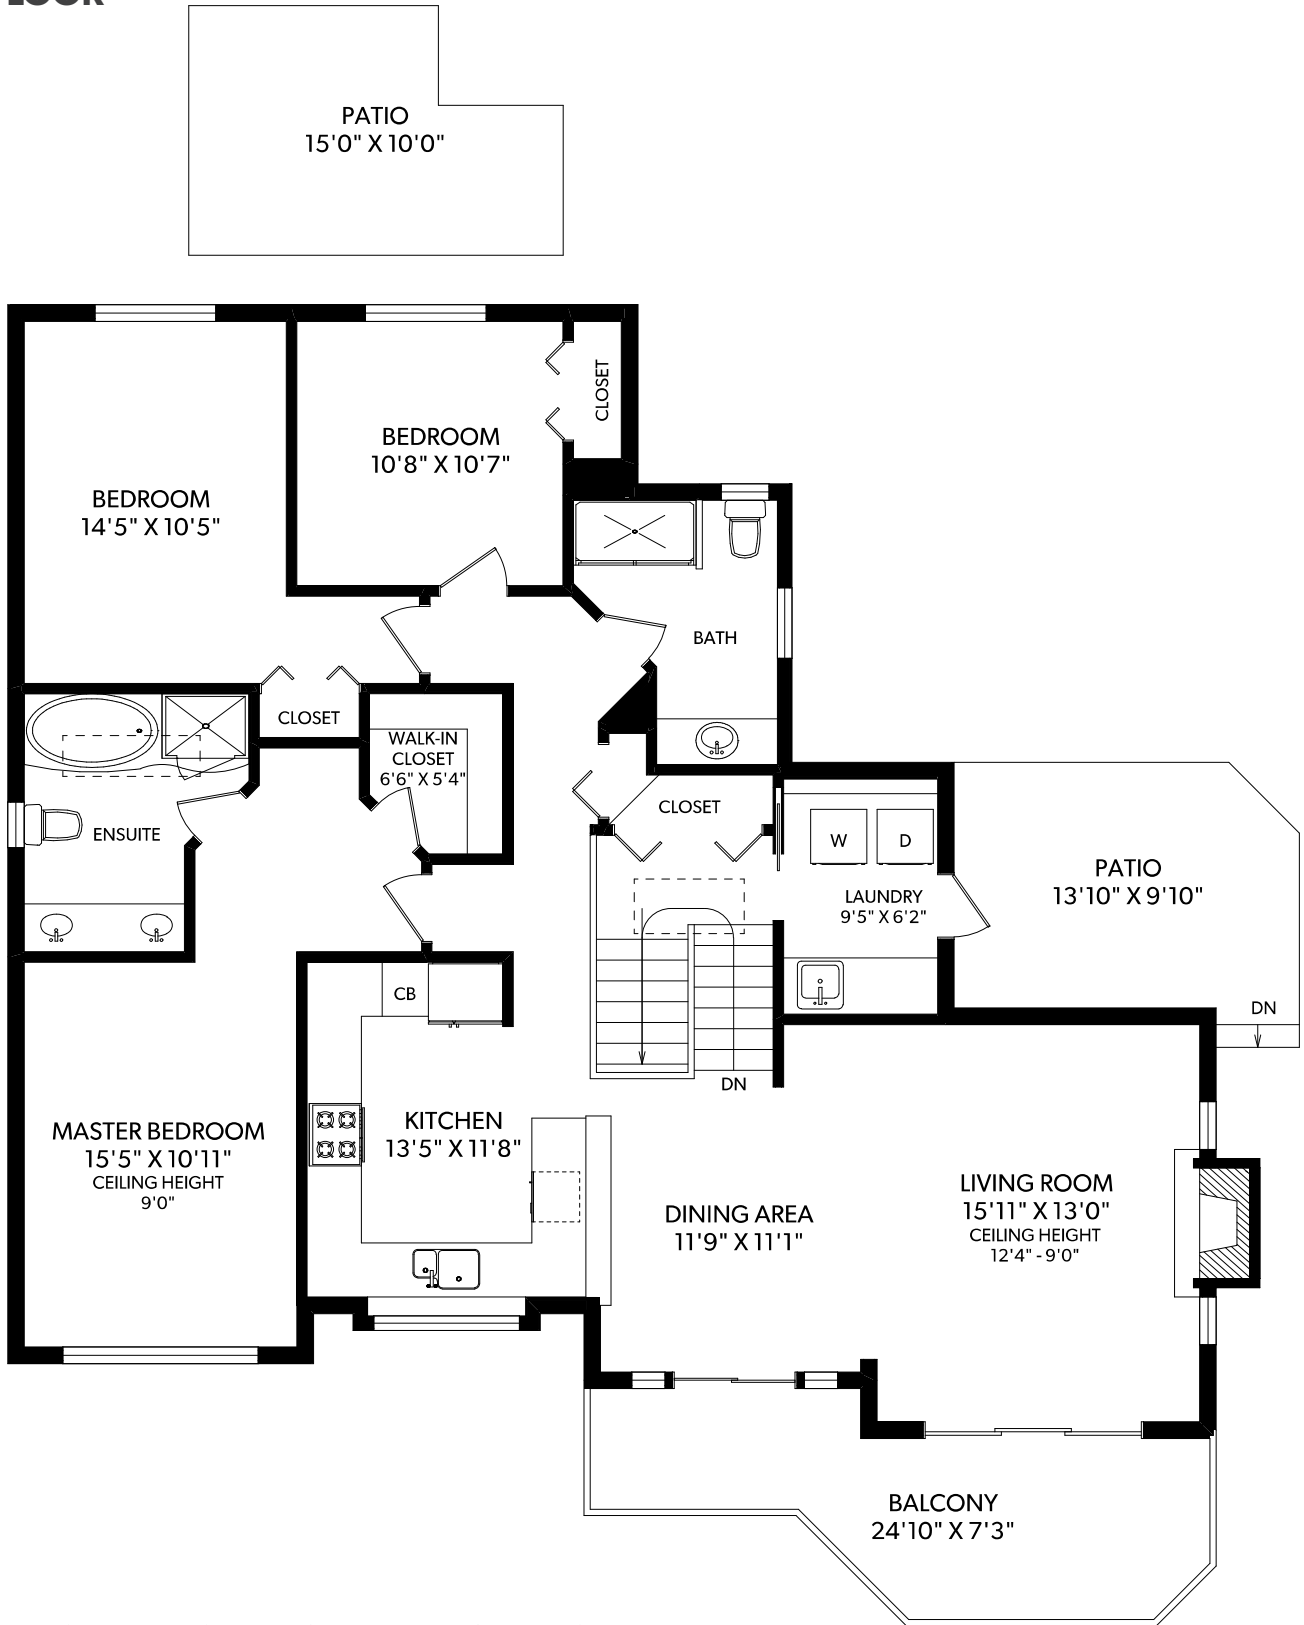

MAIN FLOOR

FLOOR	FINISHED	UNFINISHED	TOTAL
MAIN	1627	0	1627
LOWER	438	0	438
TOTAL	2065	0	2065

OTHER AREAS	
GARAGE	591
PATIOS	449
BALCONY	162
CRAWLSPACES	552

860 RAINBOW CRESCENT

DOCUMENT PREPARED FOR THE EXCLUSIVE USE OF
INGRID JARISZ*