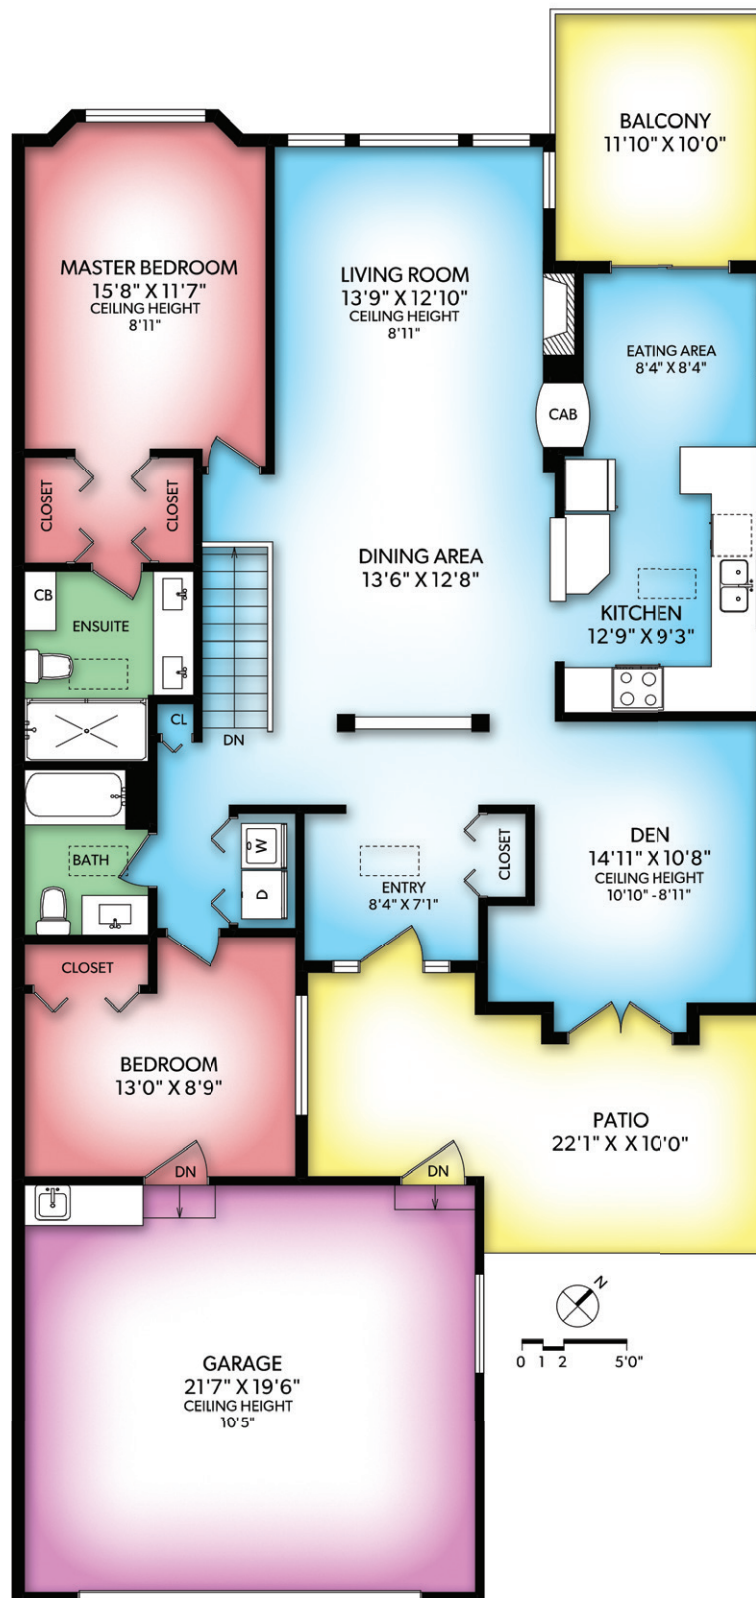

MAIN FLOOR

FLOOR	FINISHED	UNFINISHED	TOTAL	OTHER AREAS
MAIN	1589	0	1589	GARAGE 453
LOWER	968	612	1580	PATIO 227
TOTAL	2557	612	3169	BALCONIES 250

REAL FOTO **17-4300 STONEYWOOD LANE**
DOCUMENT PREPARED FOR THE EXCLUSIVE USE OF
STEFFEN HAGEN

250-388-6998
ORDERS@REALFOTO.CA MEASURED 06/14/2018 BY CLAY OVINGE

All information furnished regarding this property is from sources deemed reliable but no warranty or representation is made to the accuracy thereof.