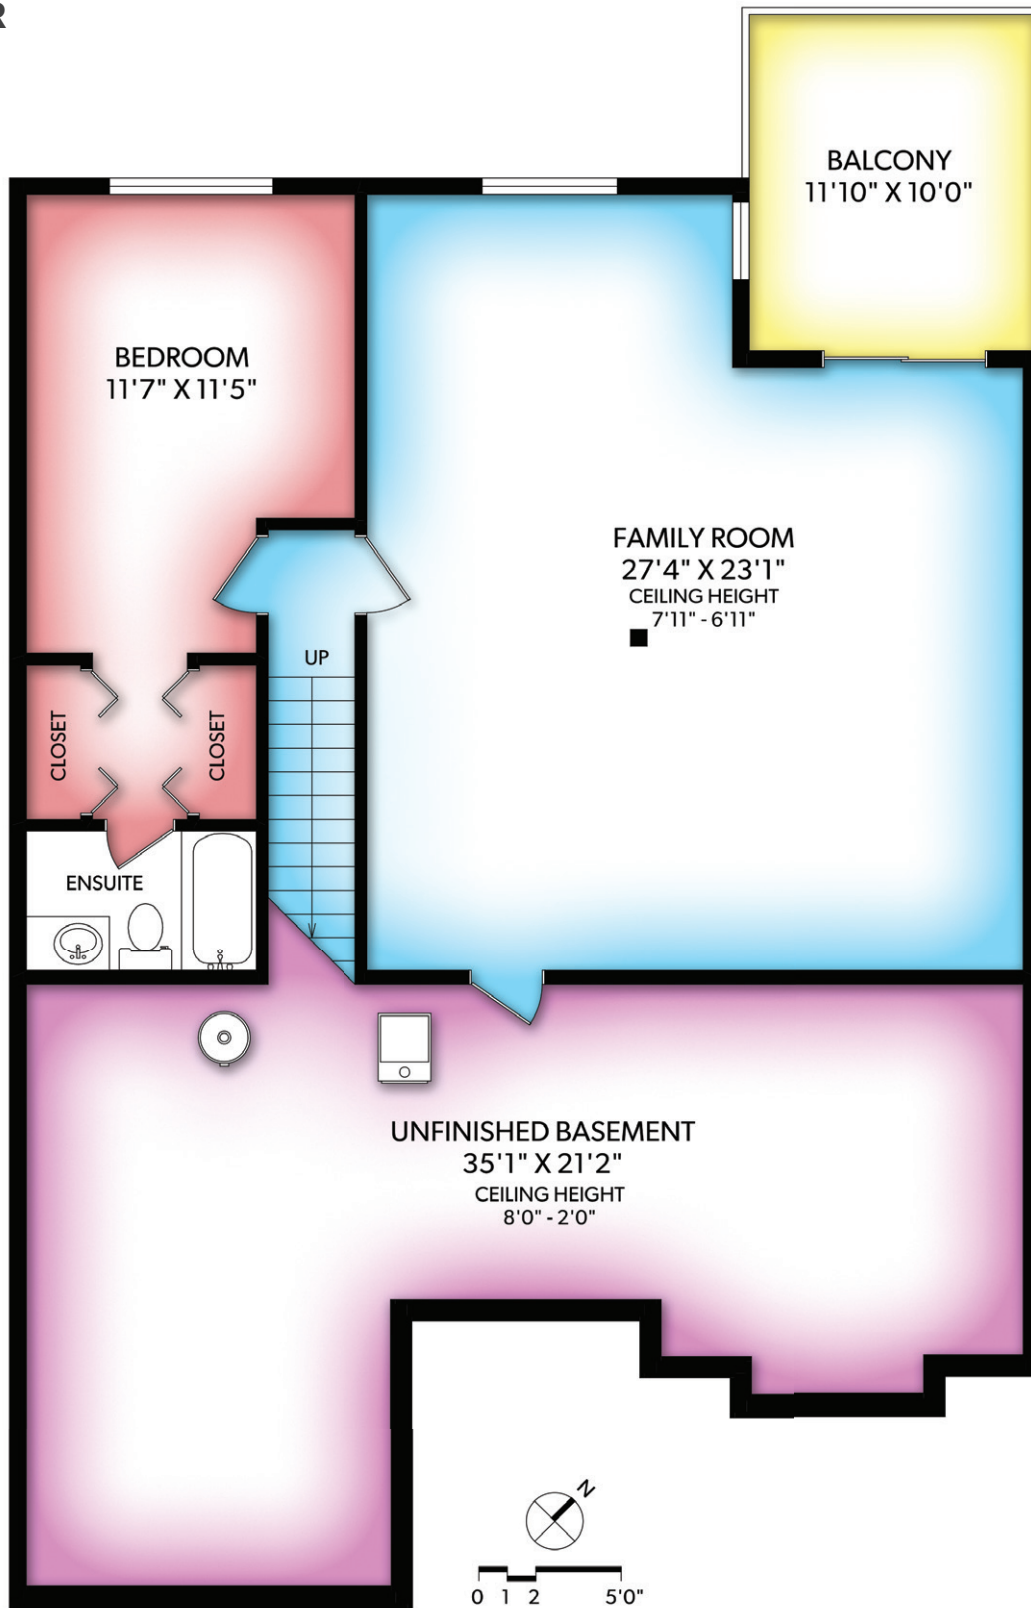

LOWER FLOOR

FLOOR	FINISHED	UNFINISHED	TOTAL	OTHER AREAS	
MAIN	1589	0	1589	GARAGE	453
LOWER	968	612	1580	PATIO	227
TOTAL	2557	612	3169	BALCONIES	250

REAL FOTO **17-4300 STONEYWOOD LANE**
DOCUMENT PREPARED FOR THE EXCLUSIVE USE OF
STEFFEN HAGEN

CHRISTIE'S
INTERNATIONAL REAL ESTATE