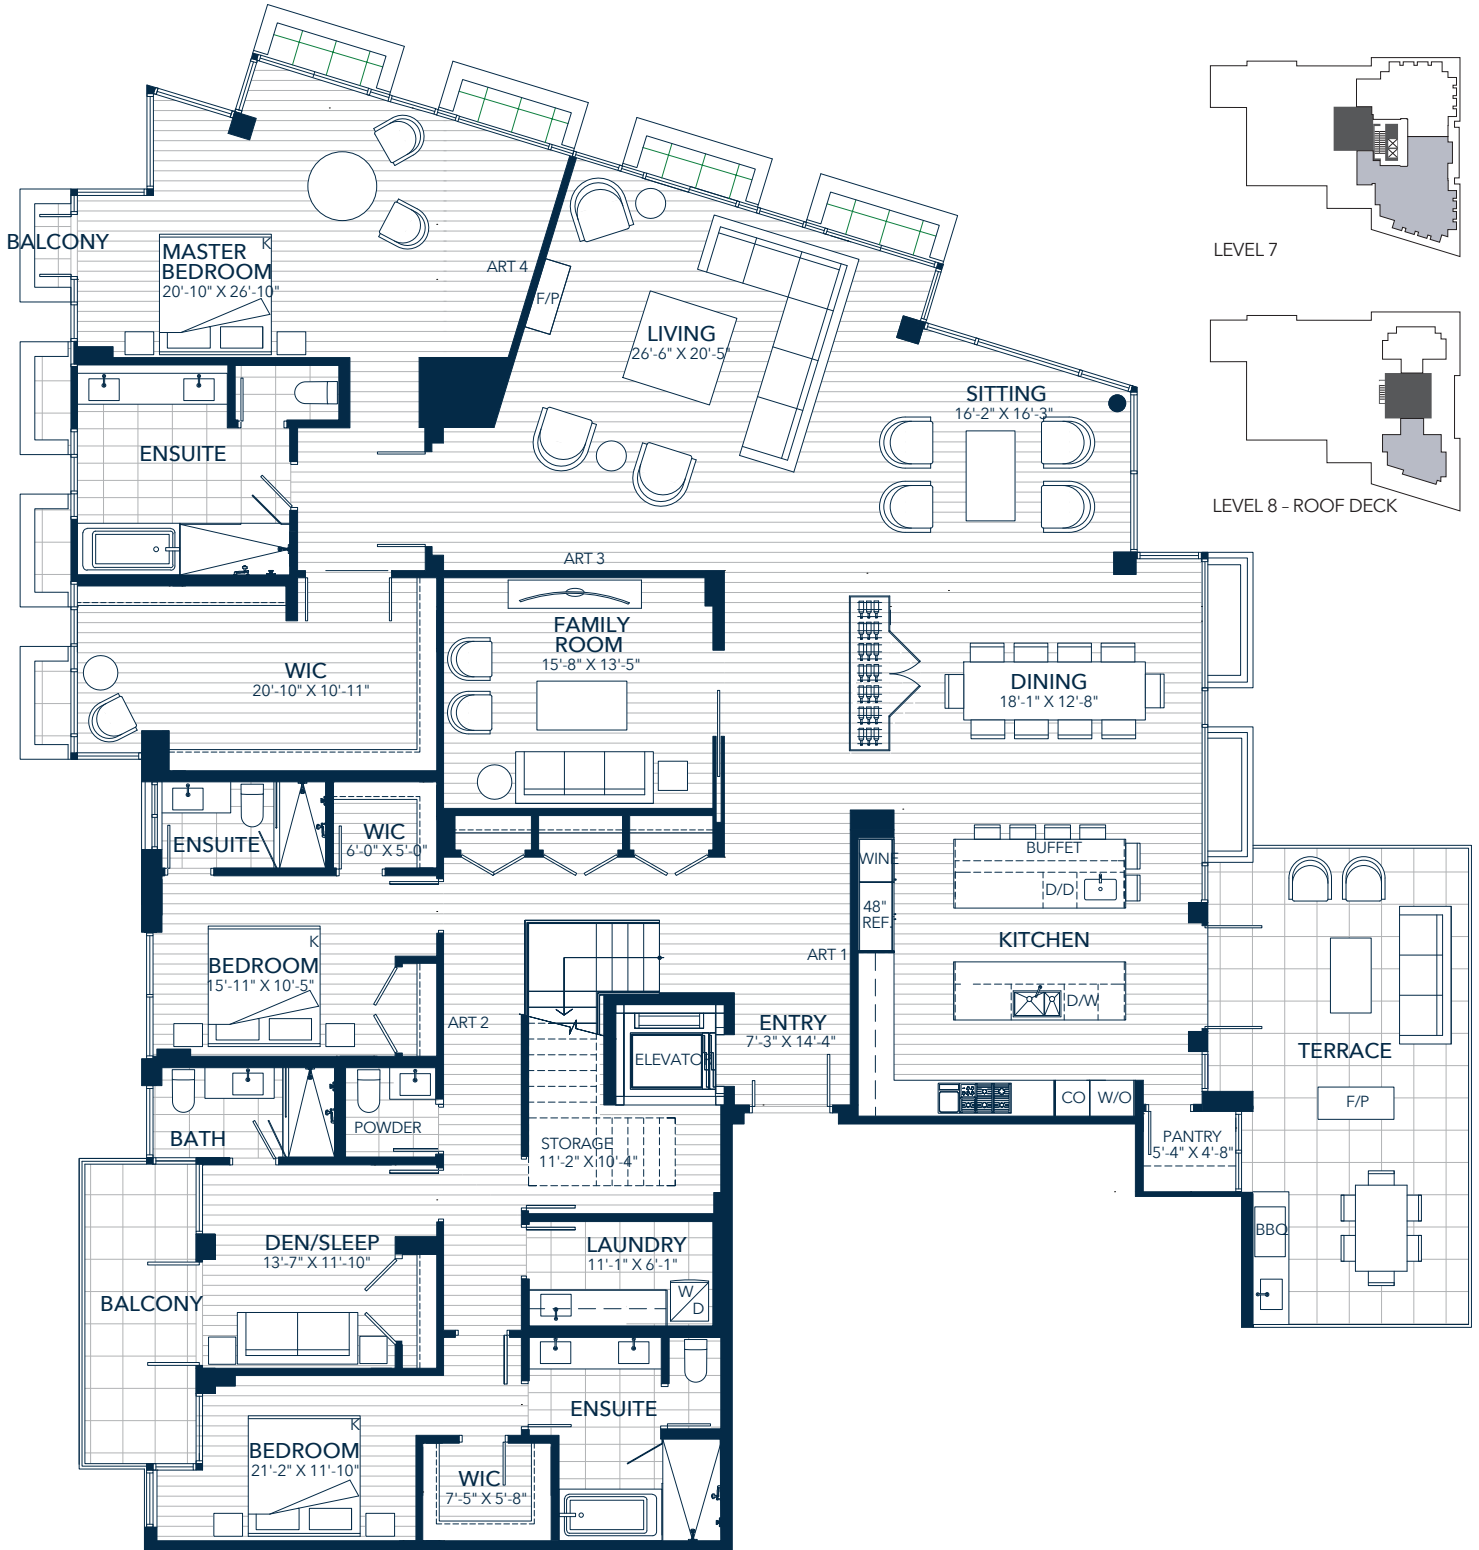

CUSTOMS HOUSE

PH2

3 BEDROOM & DEN & FAMILY
4422 SQ. FT. | EXT. 596 SQ. FT.
ROOF DECK 1990 SQ. FT.

UNIT 702

Penthouse Collection

CUSTOMS HOUSE

PH2

3 BEDROOM & DEN & FAMILY
4422 SQ. FT. | EXT. 596 SQ. FT.
ROOF DECK 1990 SQ. FT.

UNIT 702 ROOF DECK

Penthouse Collection

LEVEL 7

LEVEL 8 - ROOF DECK