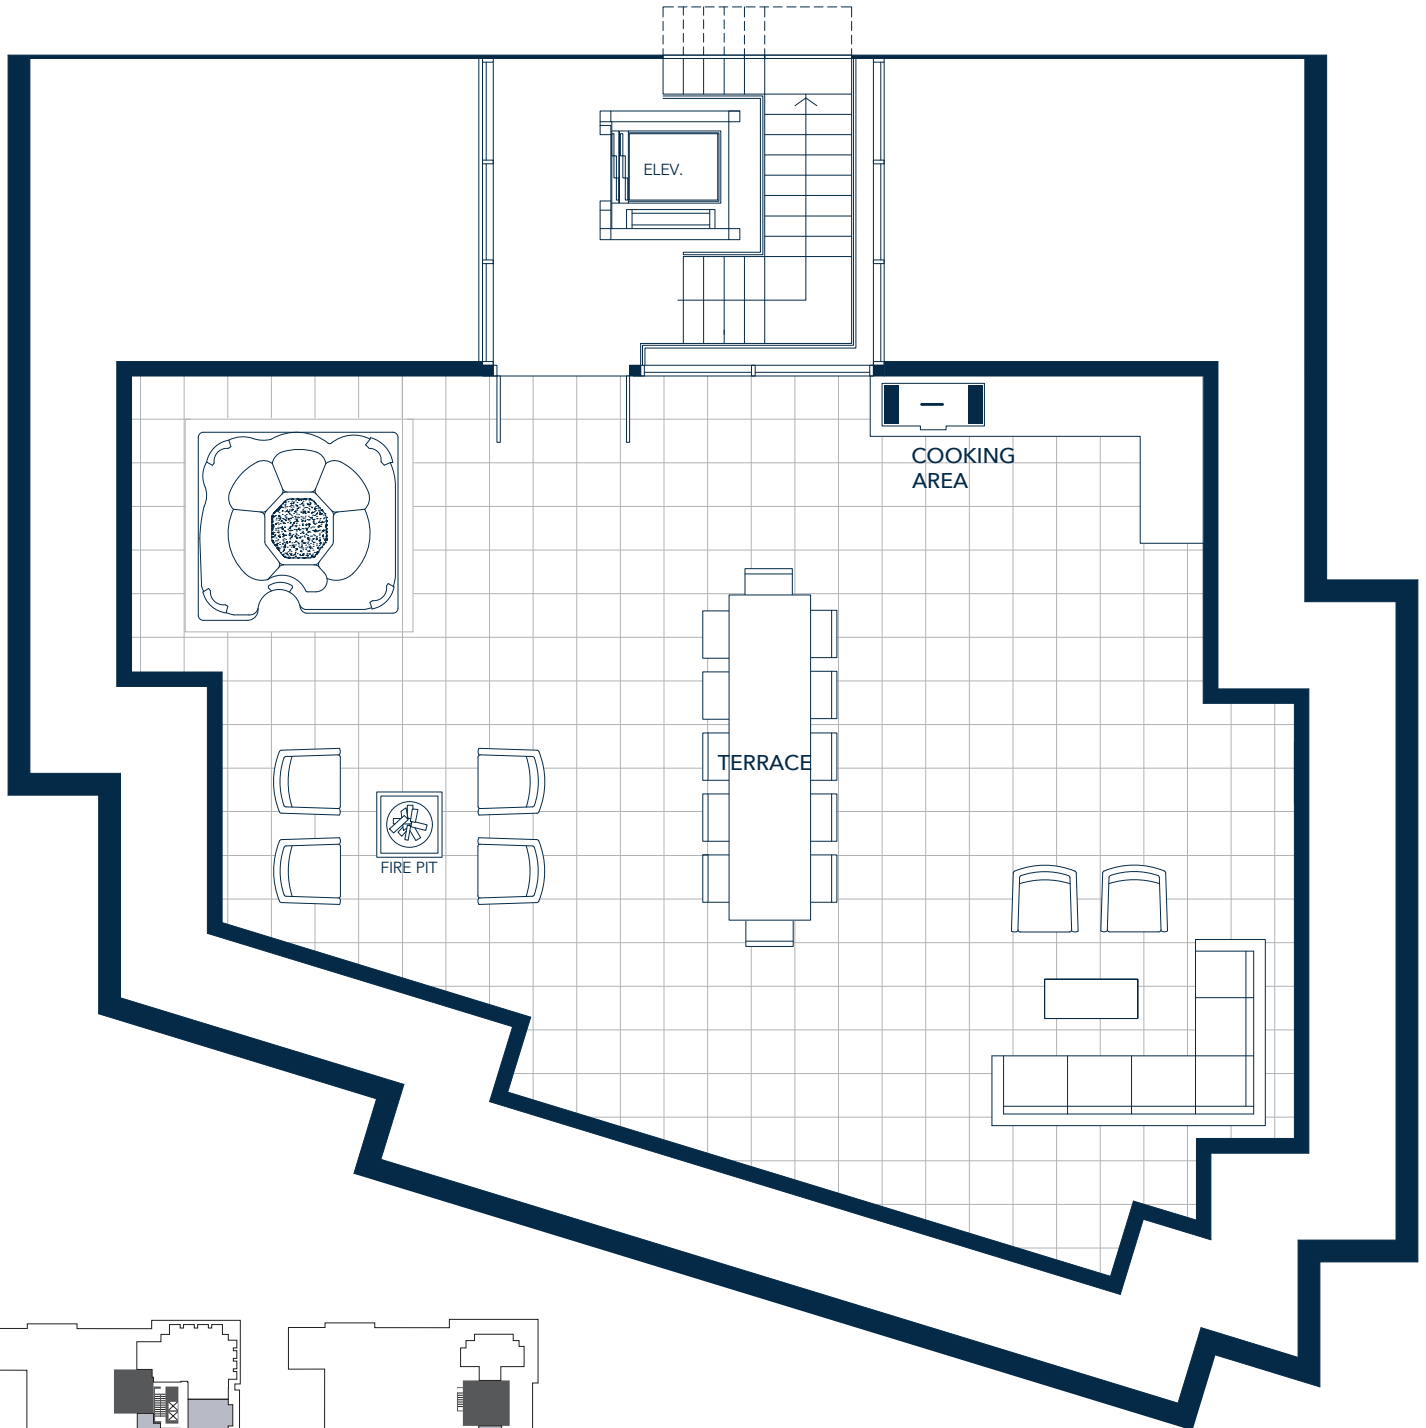

CUSTOMS HOUSE

PH2

3 BEDROOM & DEN & FAMILY
4422 SQ. FT. | EXT. 596 SQ. FT.
ROOF DECK 1990 SQ. FT.

UNIT 702

Penthouse Collection

CUSTOMS HOUSE

PH2

3 BEDROOM & DEN & FAMILY
4422 SQ. FT. | EXT. 596 SQ. FT.
ROOF DECK 1990 SQ. FT.

UNIT 702 ROOF DECK

Penthouse Collection

LEVEL 7

LEVEL 8 - ROOF DECK