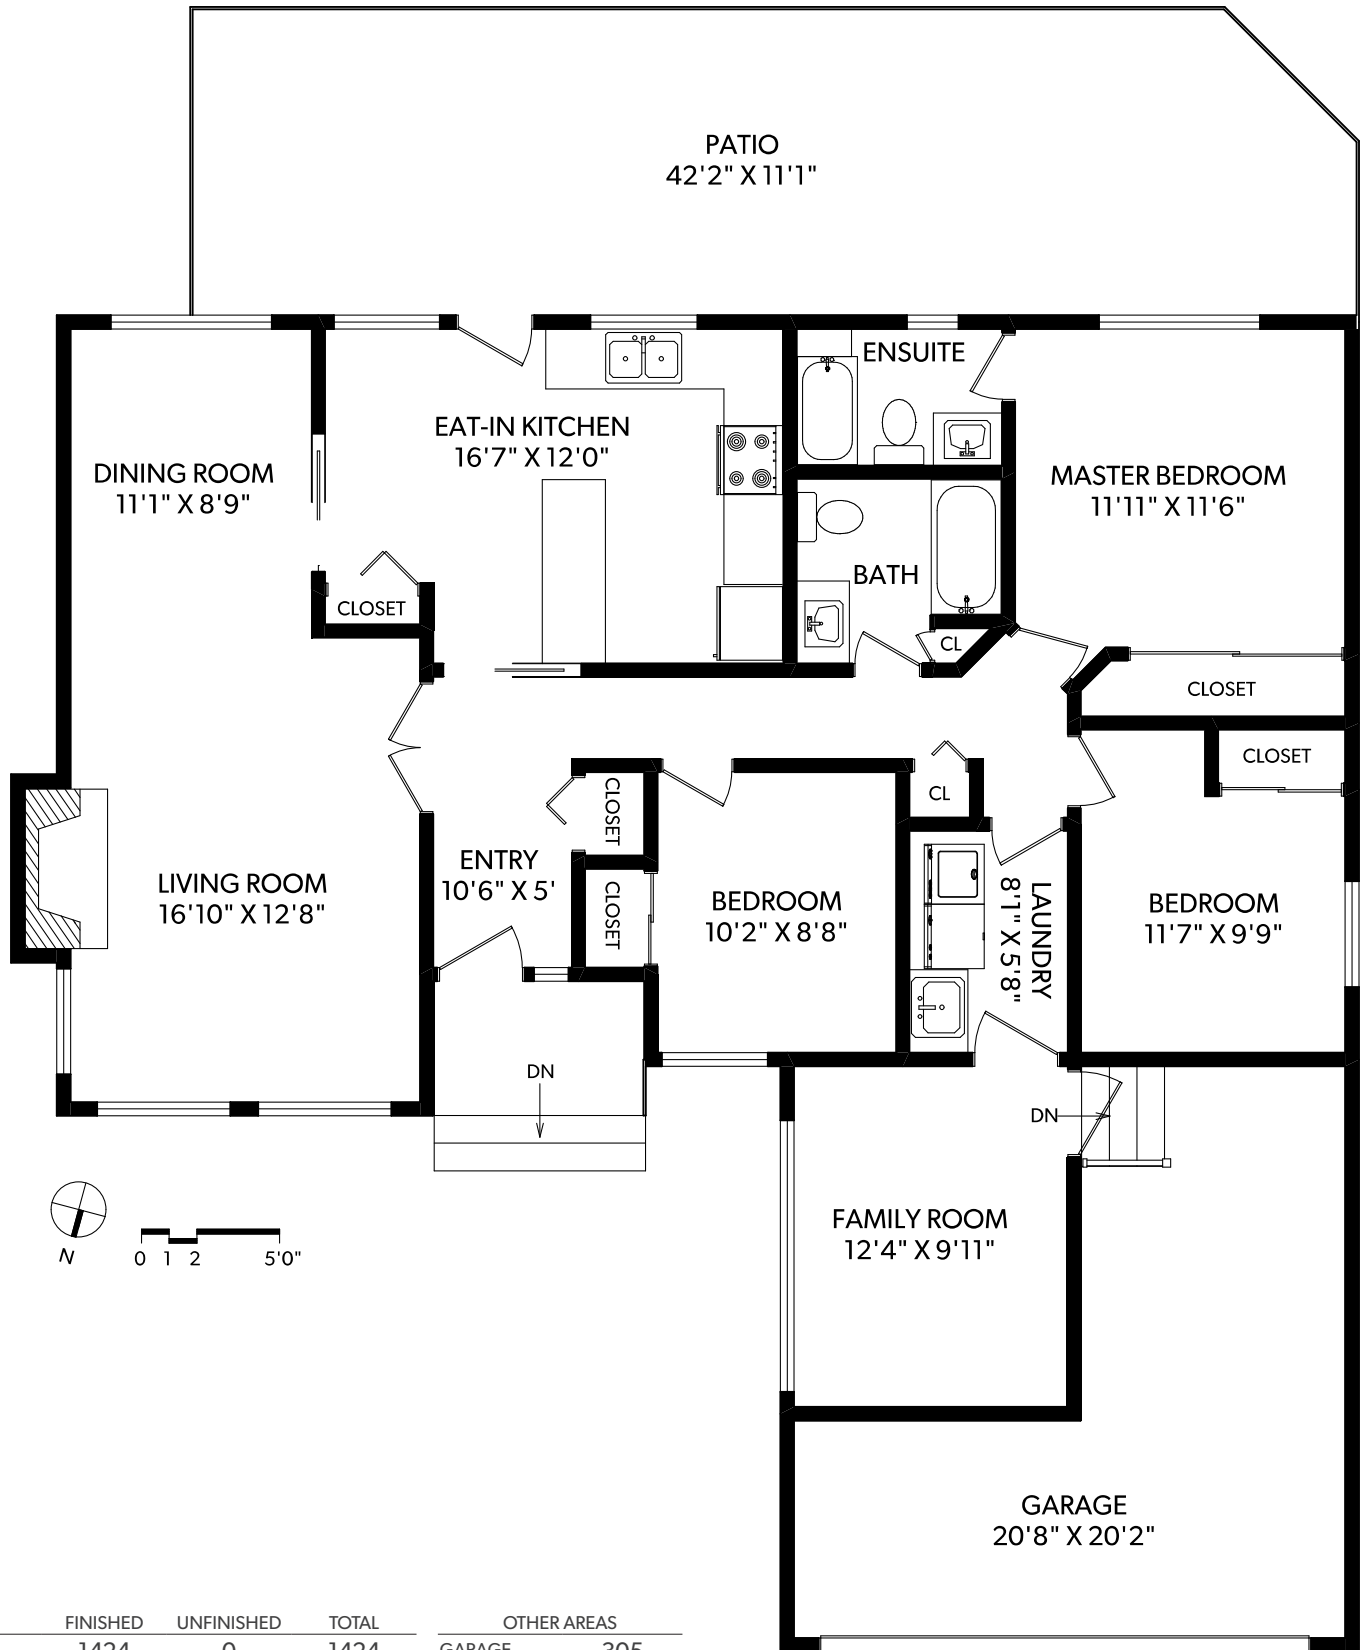

MAIN FLOOR

FLOOR	FINISHED	UNFINISHED	TOTAL	OTHER AREAS
MAIN	1424	0	1424	GARAGE 305
TOTAL	1424	0	1424	PATIO 419
				DECK 55

REAL FOTO 2379 MOORE PLACE

DOCUMENT PREPARED FOR THE EXCLUSIVE USE OF

INGRID JARISZ*