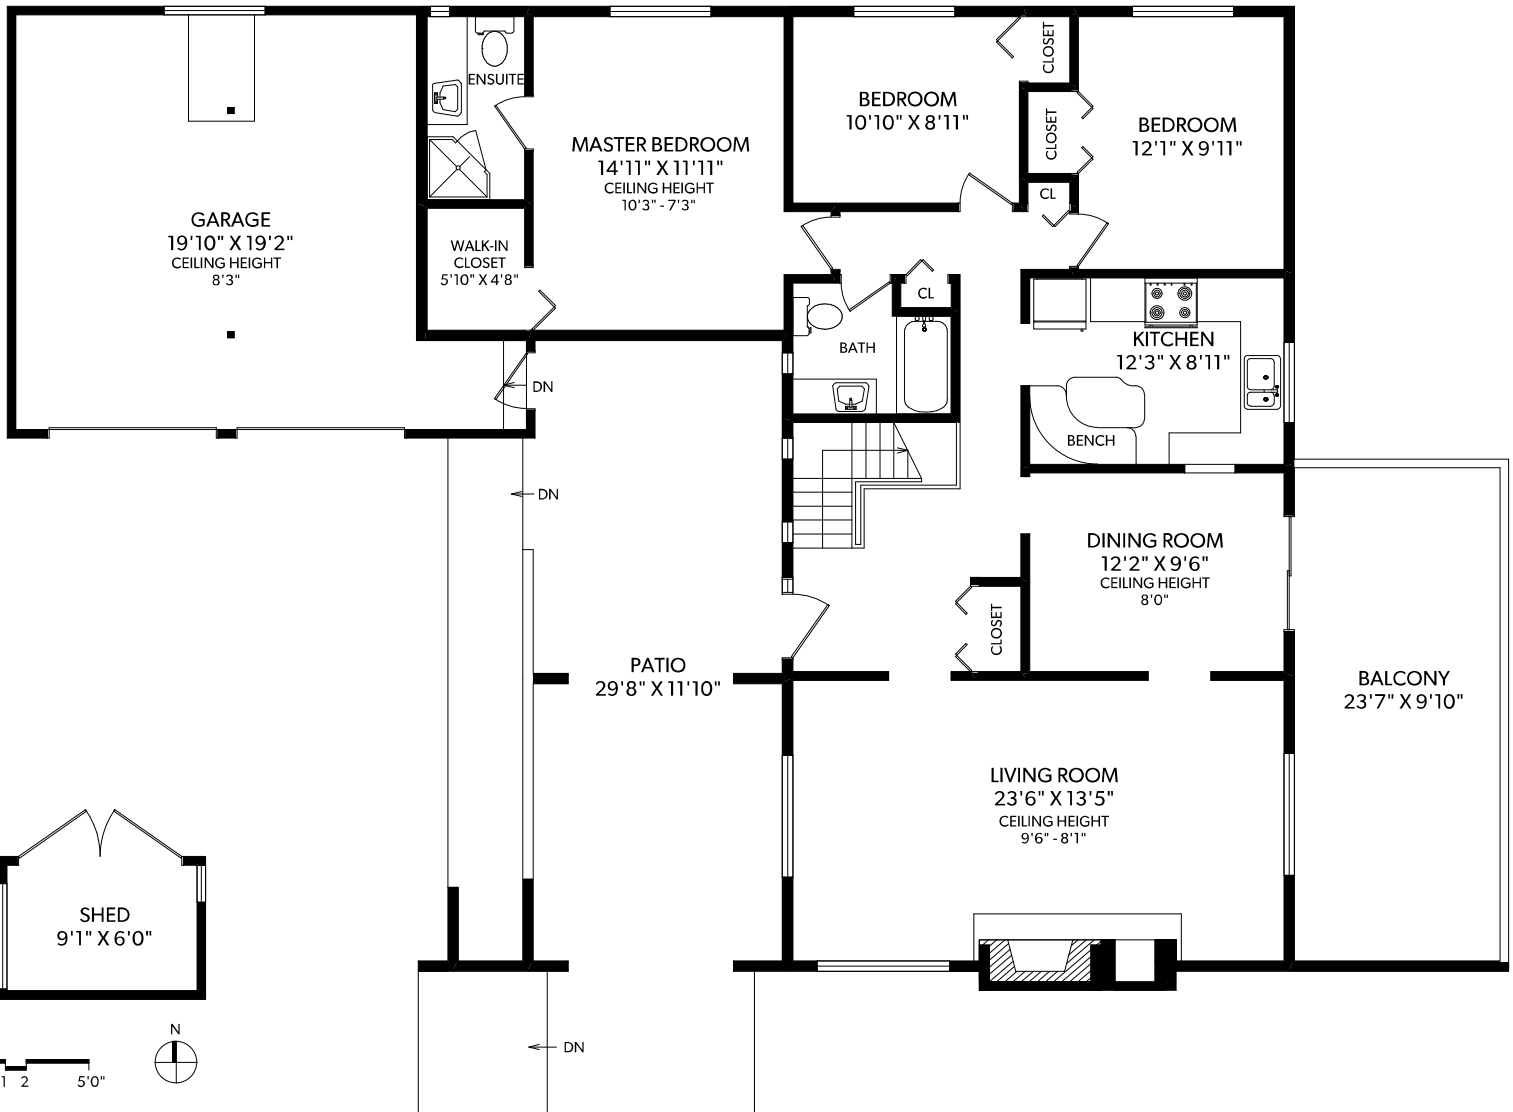

MAIN FLOOR

FLOOR	FINISHED	UNFINISHED	TOTAL	OTHER AREAS
MAIN	1414	0	1414	GARAGE 431
LOWER	1411	0	1411	WORKSHOP 288
TOTAL	2825	0	2825	PATIOS 650
				BALCONY 251
				SHED 68

REAL FOTO 1936 LLEWELLYN STREET

LOWER FLOOR

FLOOR	FINISHED	UNFINISHED	TOTAL
MAIN	1414	0	1414
LOWER	1411	0	1411
TOTAL	2825	0	2825

OTHER AREAS	
GARAGE	431
WORKSHOP	288
PATIOS	650
BALCONY	251
SHED	68

REAL FOTO **1936 LLEWELLYN STREET**
DOCUMENT PREPARED FOR THE EXCLUSIVE USE OF
INGRID JARISZ*