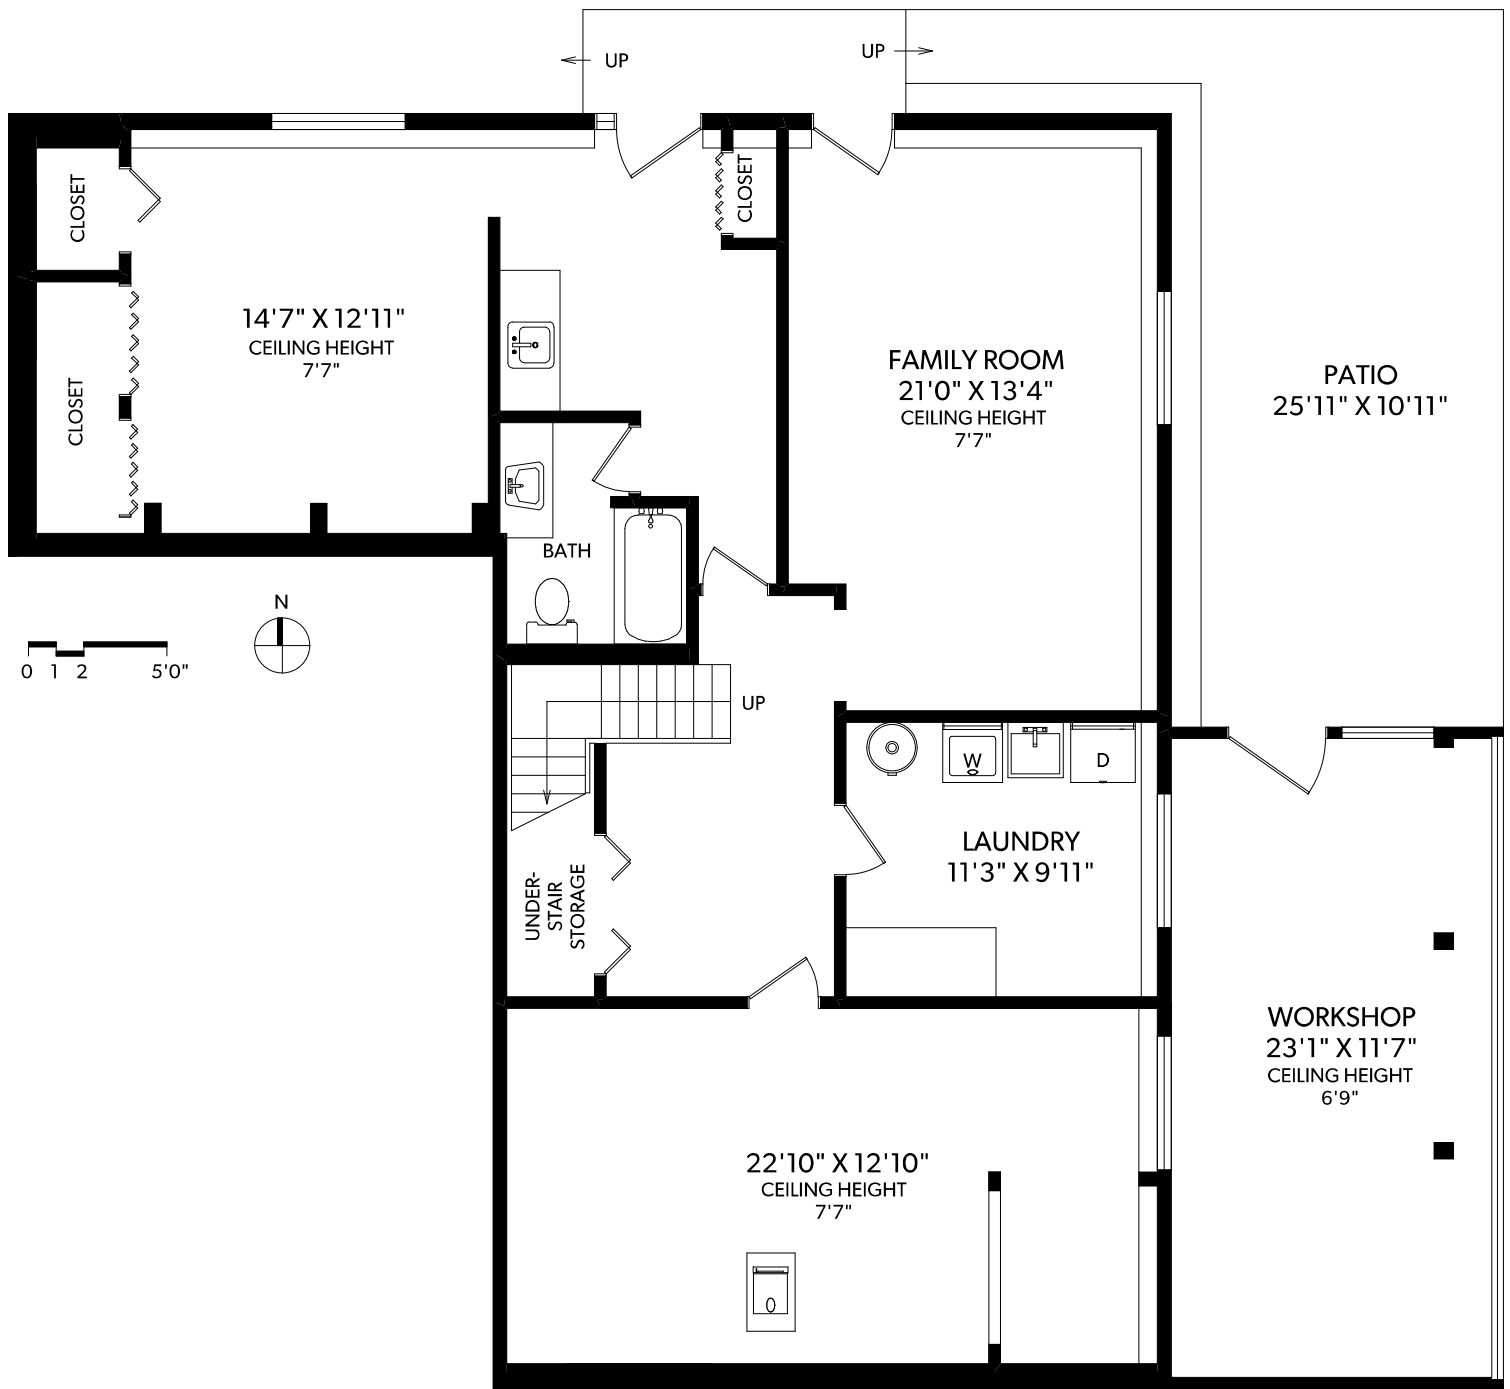

MAIN FLOOR

FLOOR	FINISHED	UNFINISHED	TOTAL	OTHER AREAS
MAIN	1414	0	1414	GARAGE 431
LOWER	1411	0	1411	WORKSHOP 288
TOTAL	2825	0	2825	PATIOS 650
				BALCONY 251
				SHED 68

REAL FOTO 1936 LLEWELLYN STREET

LOWER FLOOR

FLOOR	FINISHED	UNFINISHED	TOTAL
MAIN	1414	0	1414
LOWER	1411	0	1411
TOTAL	2825	0	2825

OTHER AREAS	
GARAGE	431
WORKSHOP	288
PATIOS	650
BALCONY	251
SHED	68

REAL FOTO **1936 LLEWELLYN STREET**
DOCUMENT PREPARED FOR THE EXCLUSIVE USE OF
INGRID JARISZ*