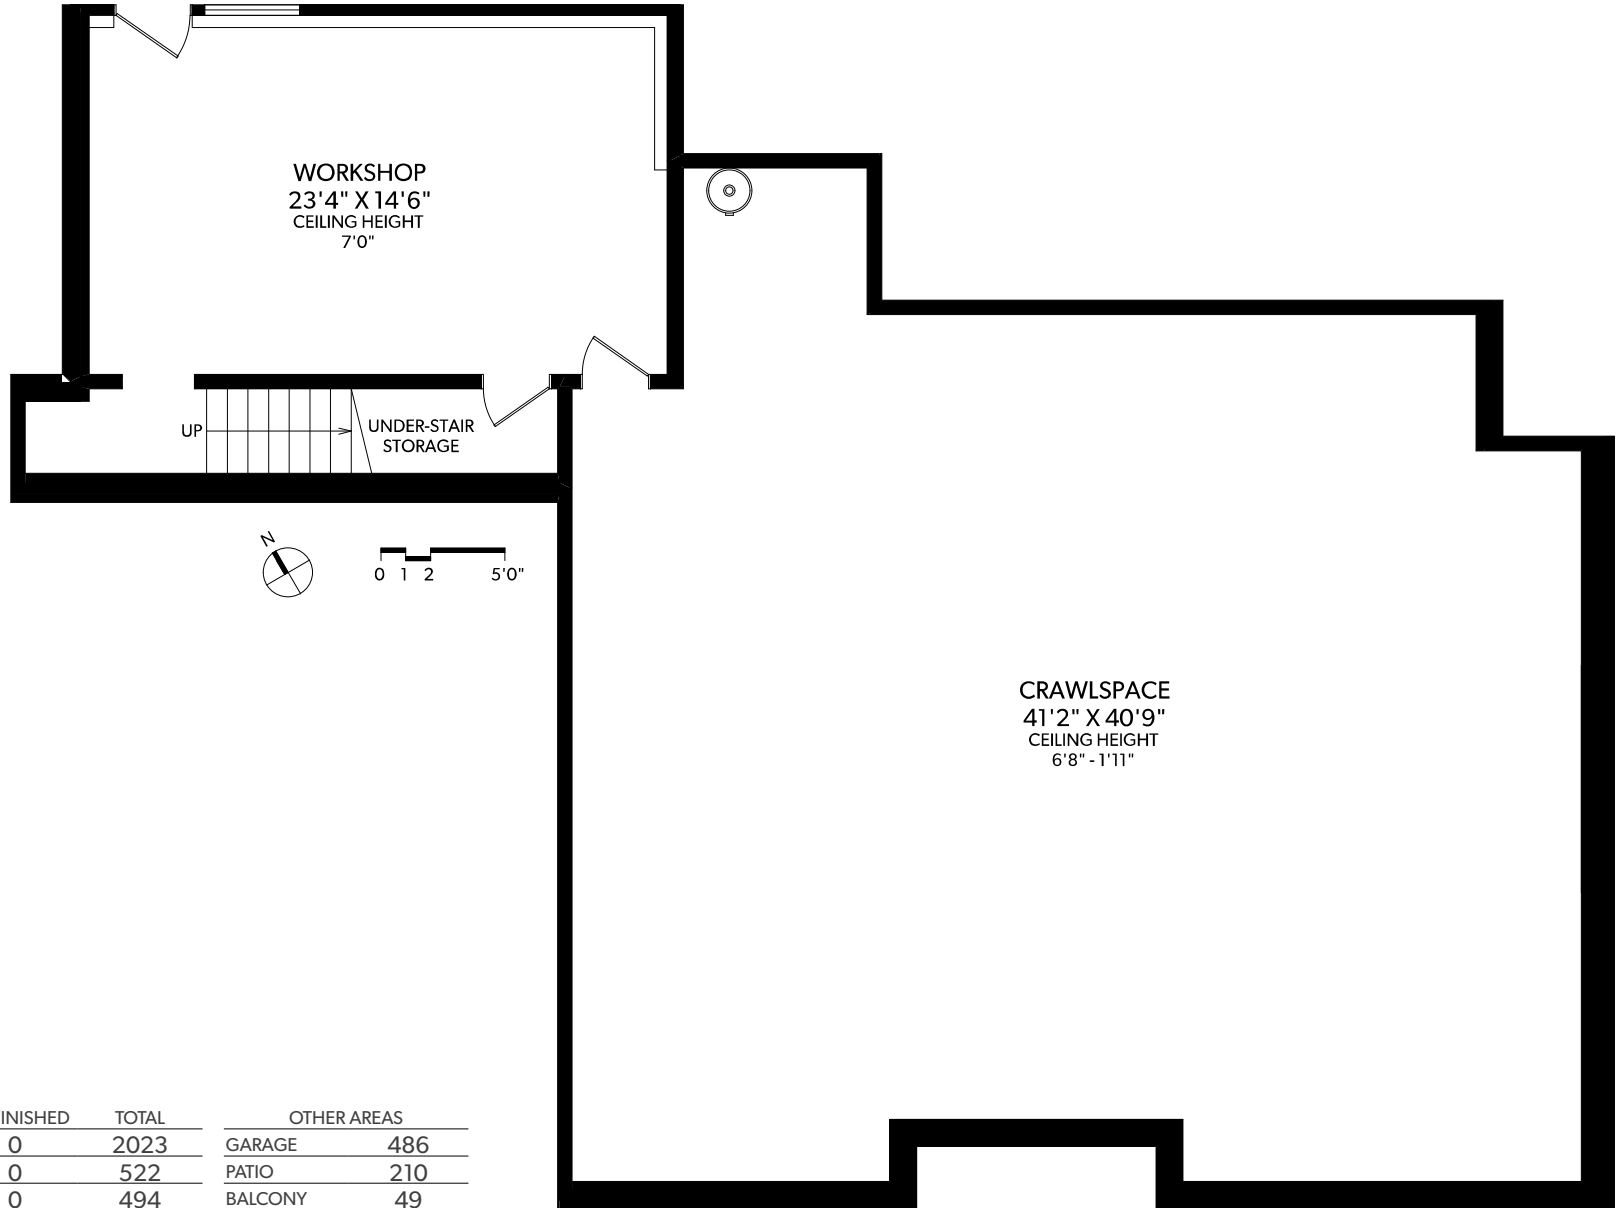

LOWER FLOOR

FLOOR	FINISHED	UNFINISHED	TOTAL	OTHER AREAS	
MAIN	2023	0	2023	GARAGE	486
UPPER	522	0	522	PATIO	210
LOWER	494	0	494	BALCONY	49
TOTAL	3039	0	3039	ATTIC	78
				CRAWLSPACE	1520

REAL FOTO **920 MATTICKS WOOD LANE**
DOCUMENT PREPARED FOR THE EXCLUSIVE USE OF
INGRID JARISZ

250-388-6998
ORDERS@REALFOTO.CA MEASURED 04/18/2017 BY CLAY OVINGE

All information furnished regarding this property is from sources deemed reliable but no warranty or representation is made to the accuracy thereof.

CHRISTIE'S
INTERNATIONAL REAL ESTATE