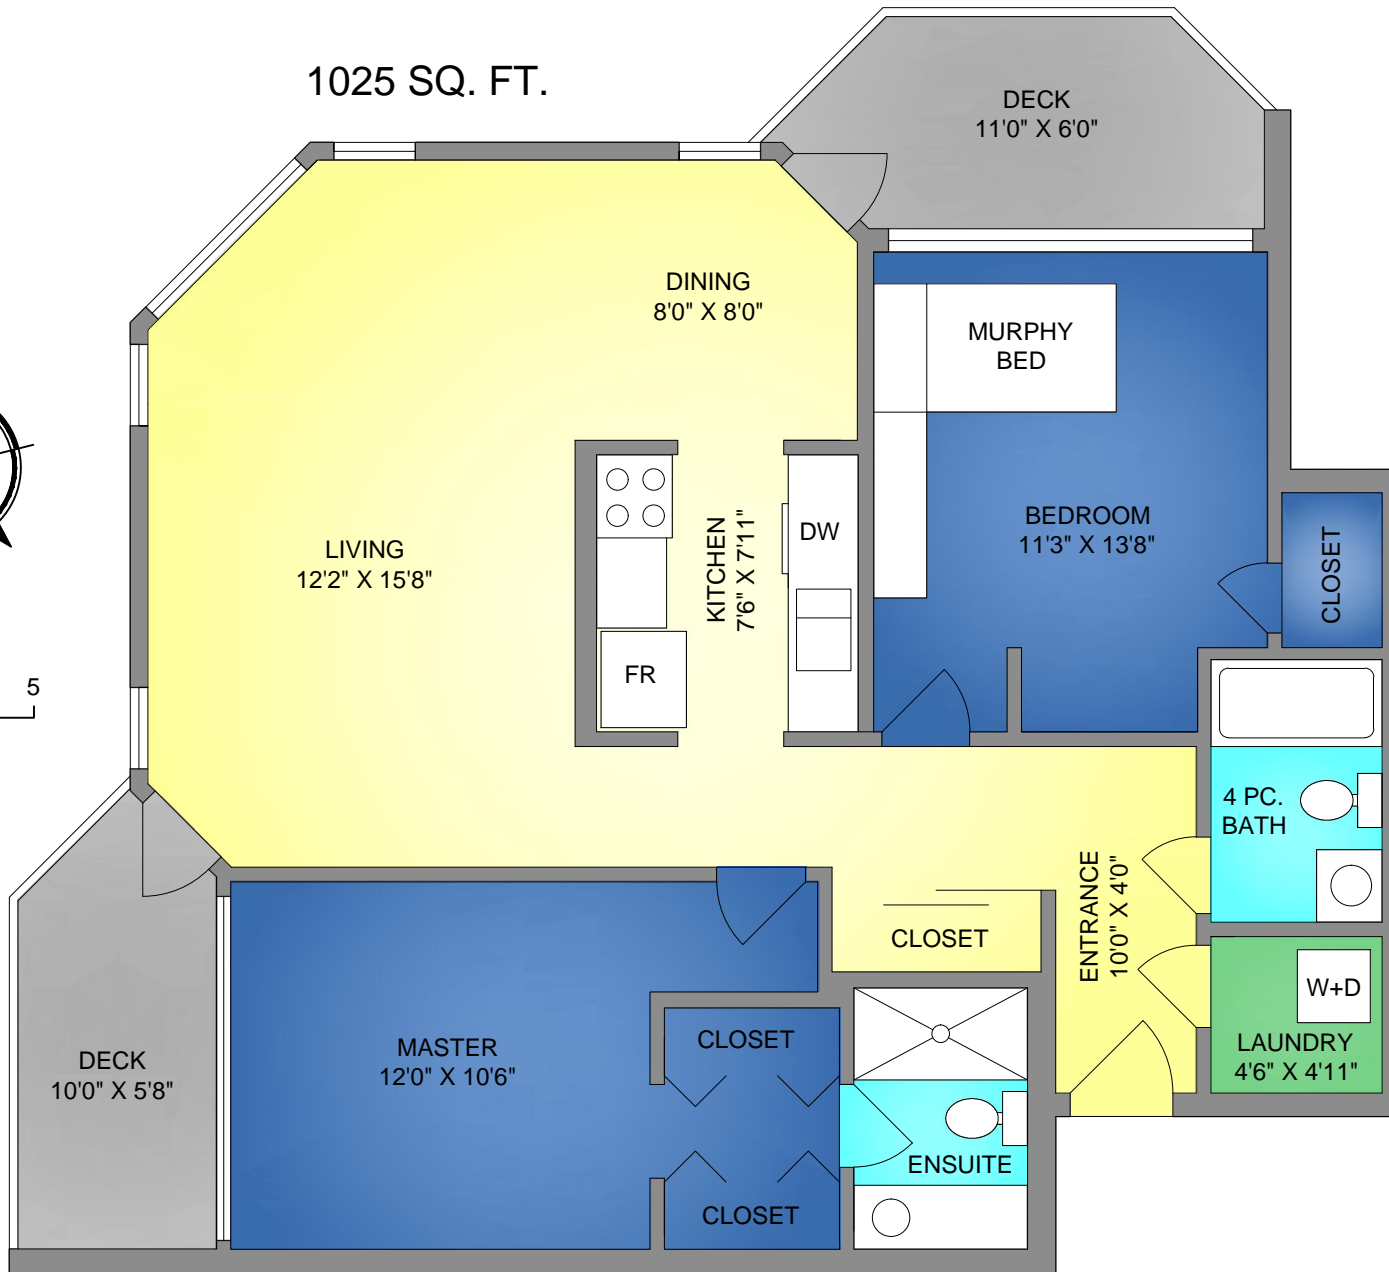

1025 SQ. FT.

0 5
FEET

UNIT	AREA SQUARE FOOTAGE	
	FINISHED	DECK
314	1025	145