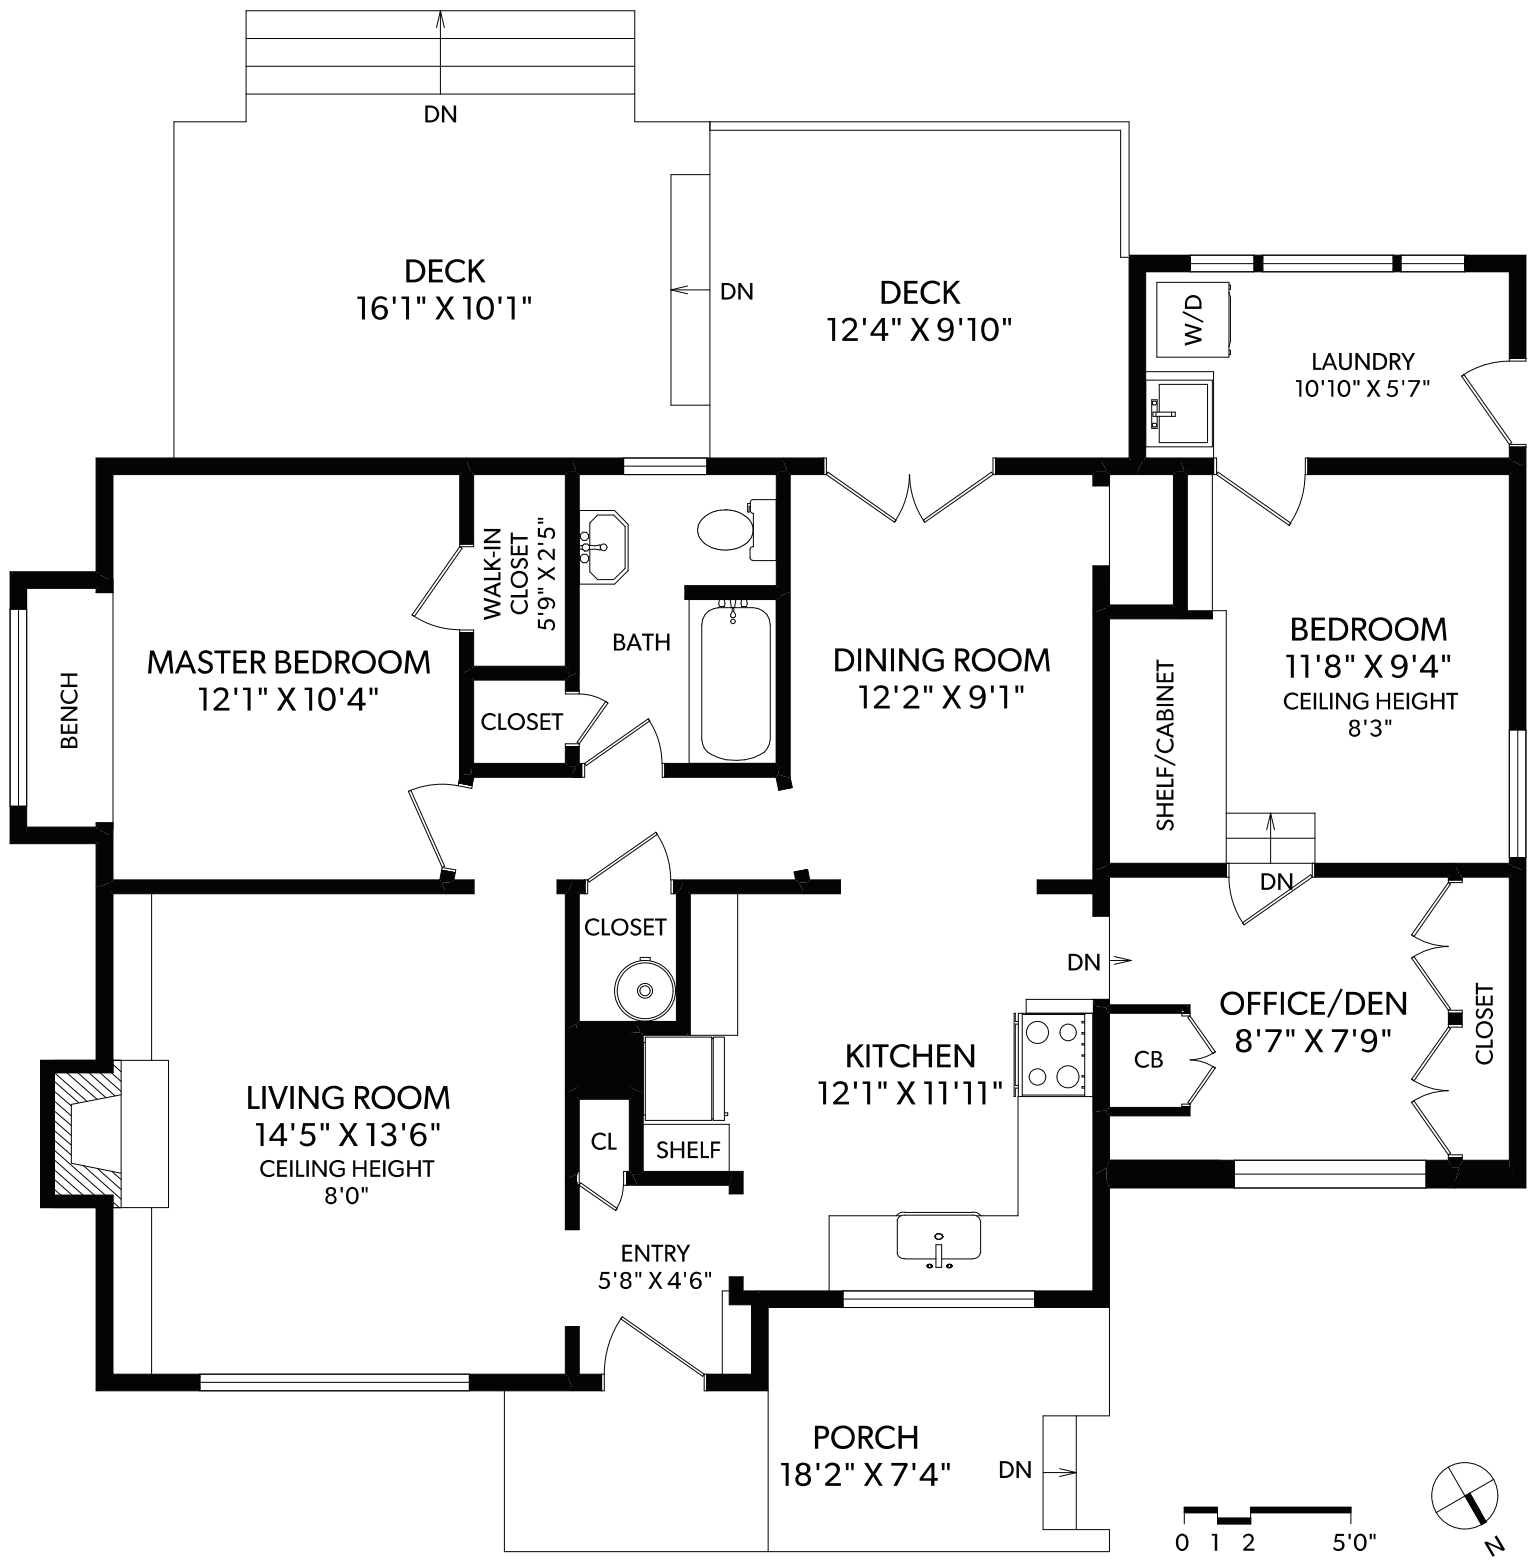

MAIN FLOOR

FLOOR	FINISHED	UNFINISHED	TOTAL	OTHER AREAS	
MAIN	1192	0	1192	DECKS	289
TOTAL	1192	0	1192	PORCH	105

REAL FOTO 1145 BURNSIDE ROAD WEST

DOCUMENT PREPARED FOR THE EXCLUSIVE USE OF
MARSHA CRAWFORD*