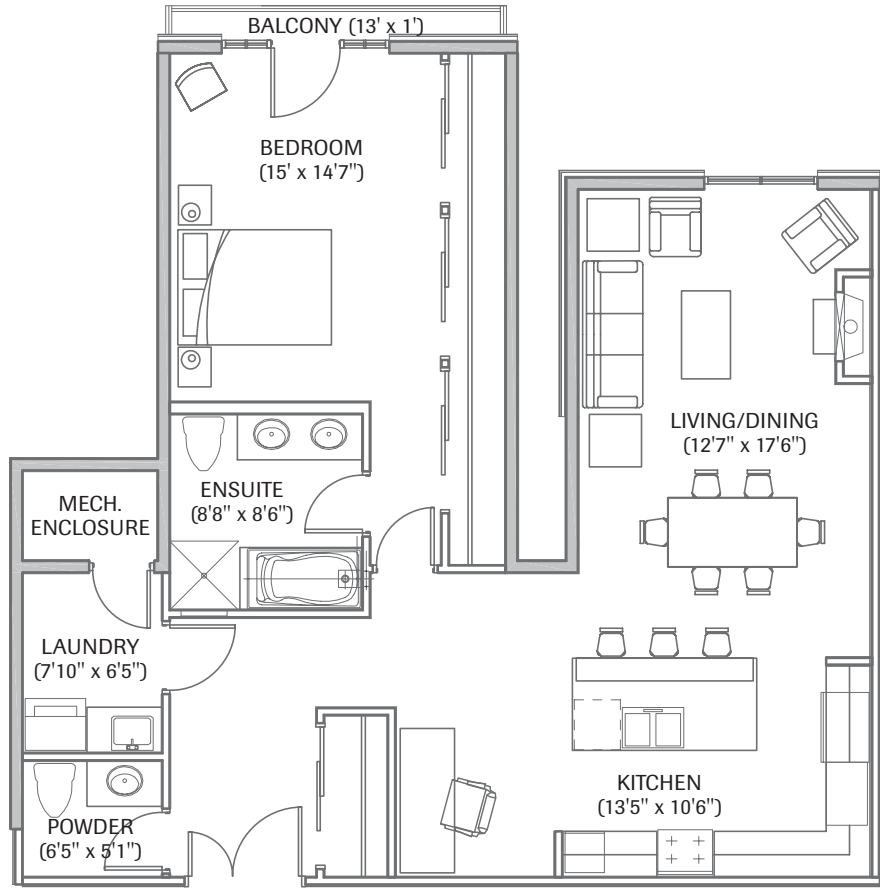

# 907

## Turquoise

Area 1,076 sq. ft.

1 Bedroom

1<sup>st</sup> Fairway & Mount Finlayson Views

LEVEL 9

2<sup>nd</sup> Fairway & Village Views

The Developer reserves the right to modify the floor plans and architectural features and finishes without notice to or recourse by the purchaser. All renderings, maps, site plans and other images are provided to assist purchasers in visualizing the Project and may not accurately represent the final product. Only select floor plans have been included for display purposes. Square footages are calculated based on architectural/real estate measurement standards and thus may differ from the actual surveyed unit areas as set forth on the registered strata plan. Floor plans are presented at different scales.