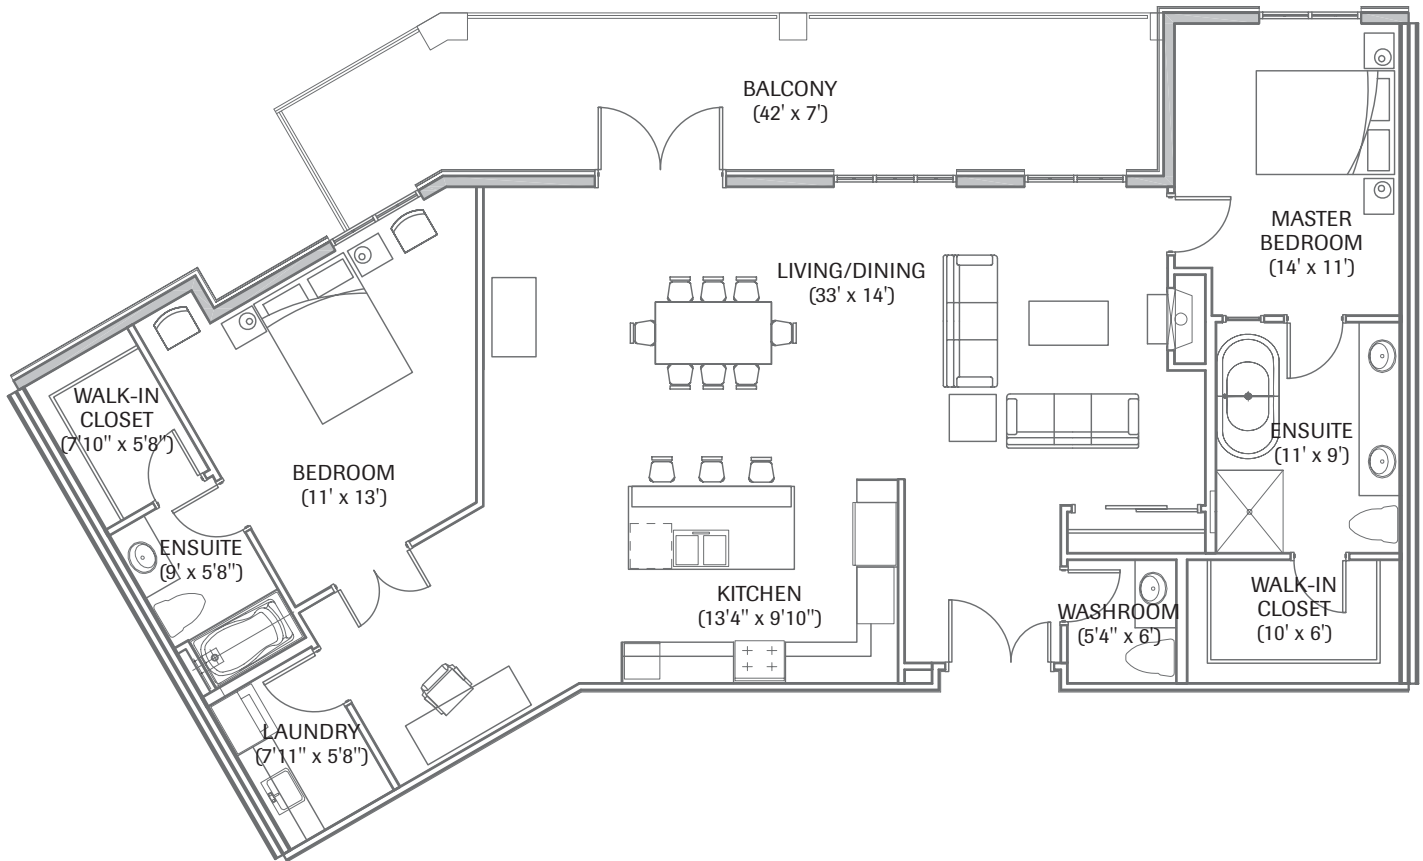

803

Moonstone

Area 1,636 sq. ft.
2 Bedroom

1st Fairway & Mount Finlayson Views

2nd Fairway & Village Views

The Developer reserves the right to modify the floor plans and architectural features and finishes without notice to or recourse by the purchaser. All renderings, maps, site plans and other images are provided to assist purchasers in visualizing the Project and may not accurately represent the final product. Only select floor plans have been included for display purposes. Square footages are calculated based on architectural/real estate measurement standards and thus may differ from the actual surveyed unit areas as set forth on the registered strata plan. Floor plans are presented at different scales.