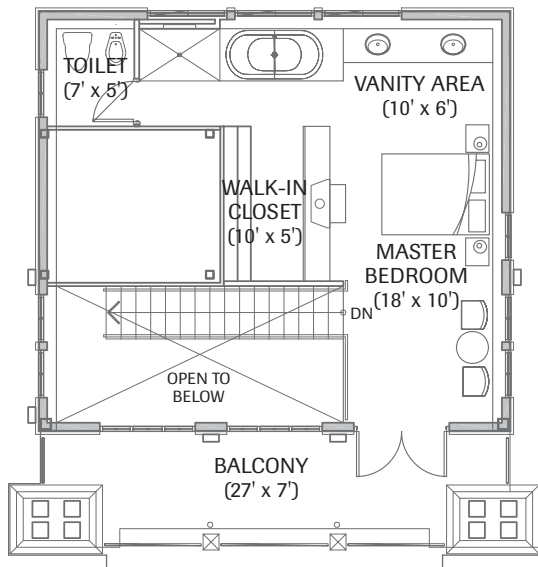

# 1001

## Diamond

Area 2,691 sq. ft.

3 Bedroom + Media Room

1<sup>st</sup> Fairway & Mount Finlayson Views

The Developer reserves the right to modify the floor plans and architectural features and finishes without notice to or recourse by the purchaser. All renderings, maps, site plans and other images are provided to assist purchasers in visualizing the Project and may not accurately represent the final product. Only select floor plans have been included for display purposes. Square footages are calculated based on architectural/real estate measurement standards and thus may differ from the actual surveyed unit areas as set forth on the registered strata plan. Floor plans are presented at different scales.