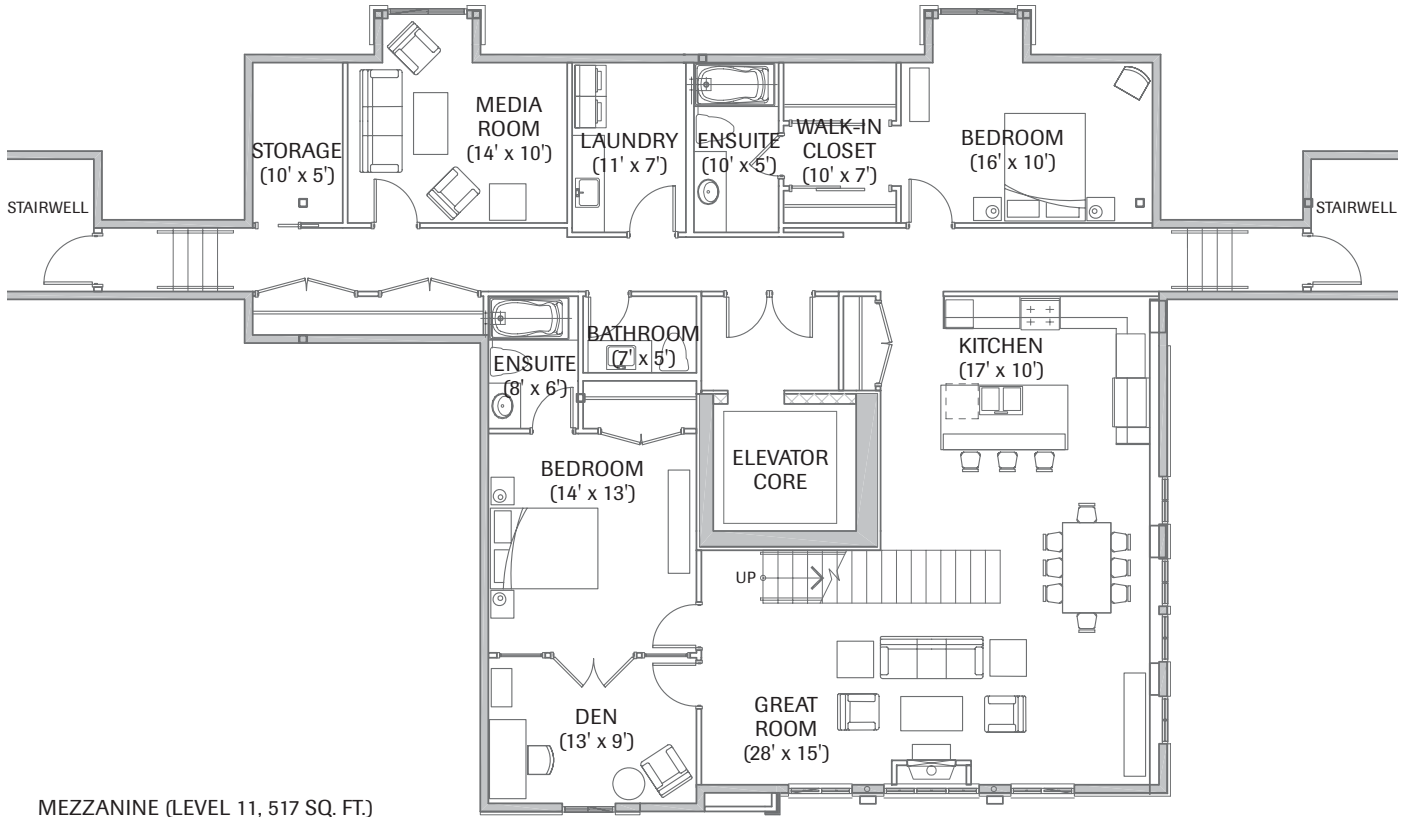

# 1001

## Diamond

Area 2,691 sq. ft.

3 Bedroom + Media Room

1<sup>st</sup> Fairway & Mount Finlayson Views

The Developer reserves the right to modify the floor plans and architectural features and finishes without notice to or recourse by the purchaser. All renderings, maps, site plans and other images are provided to assist purchasers in visualizing the Project and may not accurately represent the final product. Only select floor plans have been included for display purposes. Square footages are calculated based on architectural/real estate measurement standards and thus may differ from the actual surveyed unit areas as set forth on the registered strata plan. Floor plans are presented at different scales.