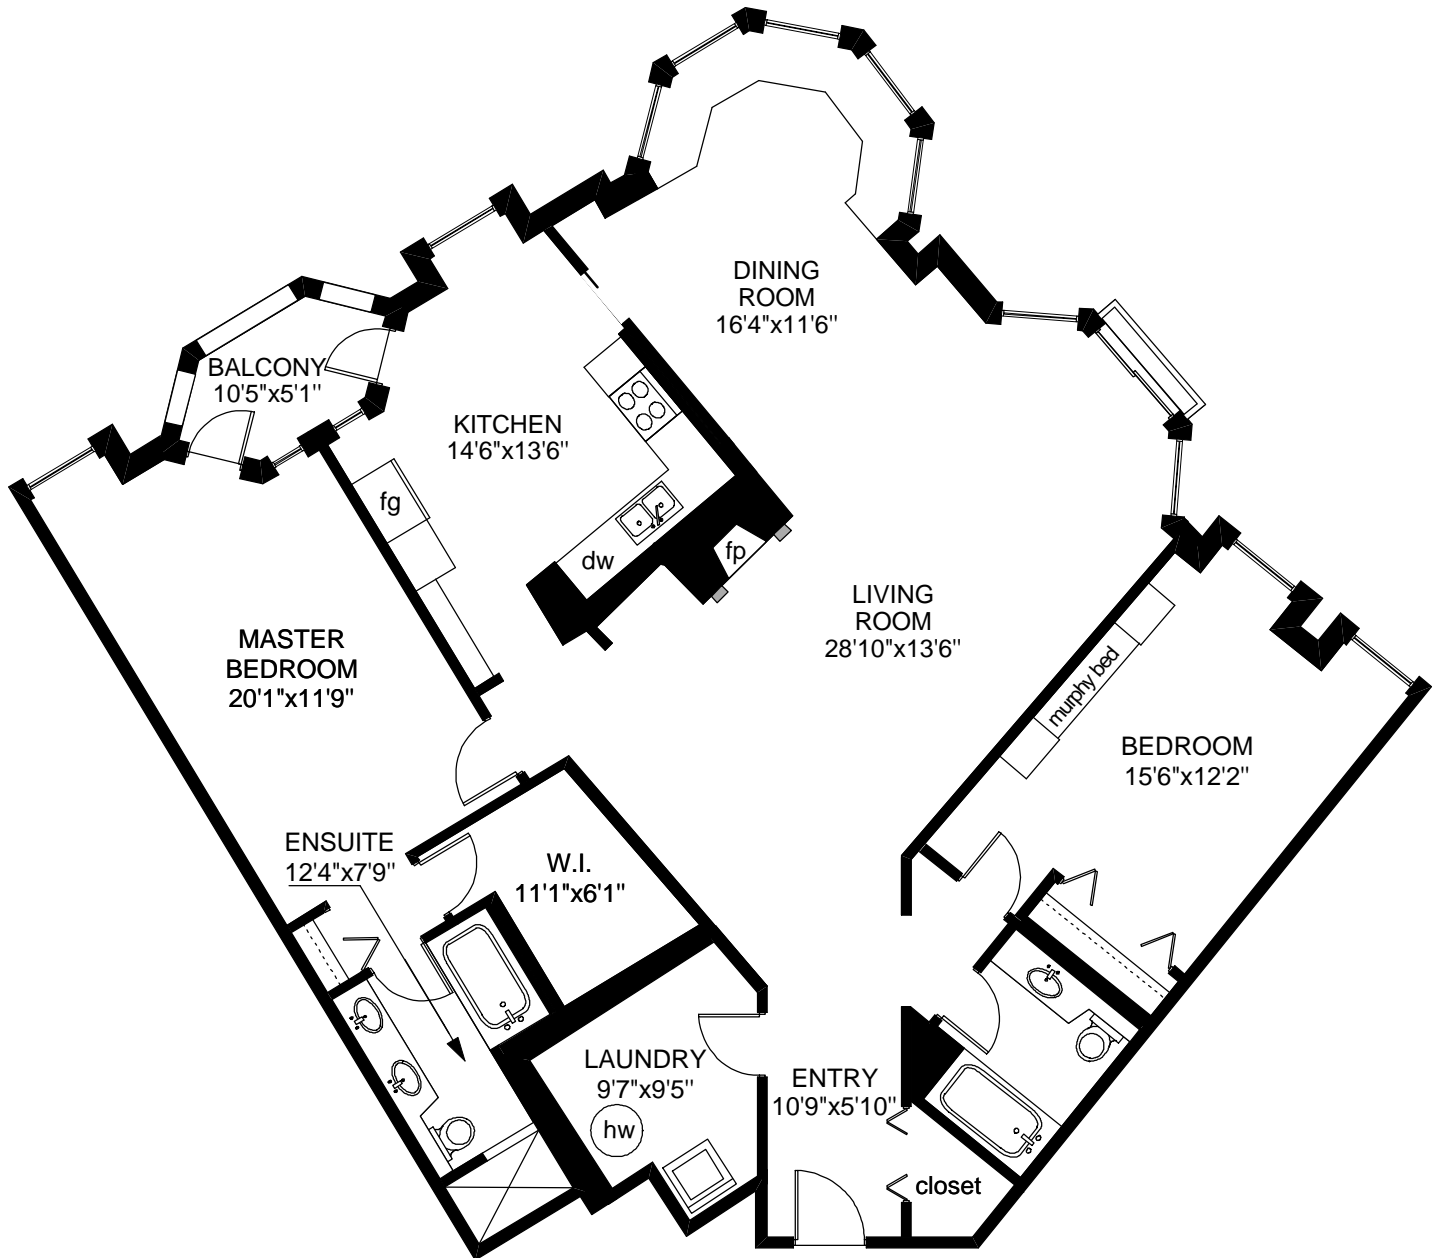

313-10 PAUL KANE PLACE

UNIT	313
1827	SQ.FT

	FINISHED SQ. FT.	UNFINISHED SQ. FT.	TOTAL SQ. FT.
UNIT 313	1827	0	1827
TOTAL	1827	0	1827
BALCONY	0	41	41

PREPARED FOR THE EXCLUSIVE USE OF
SCOTT PIERCY & JAMES LeBLANC OF
SOTHEBY'S INTERNATIONAL REALTY CANADA.

MEASURED ON: 01/14/09
DRAWING FILE: 06875

Taf Measure VICTORIA, B.C.
Ph. 883.8894
www.tafmeasure.com