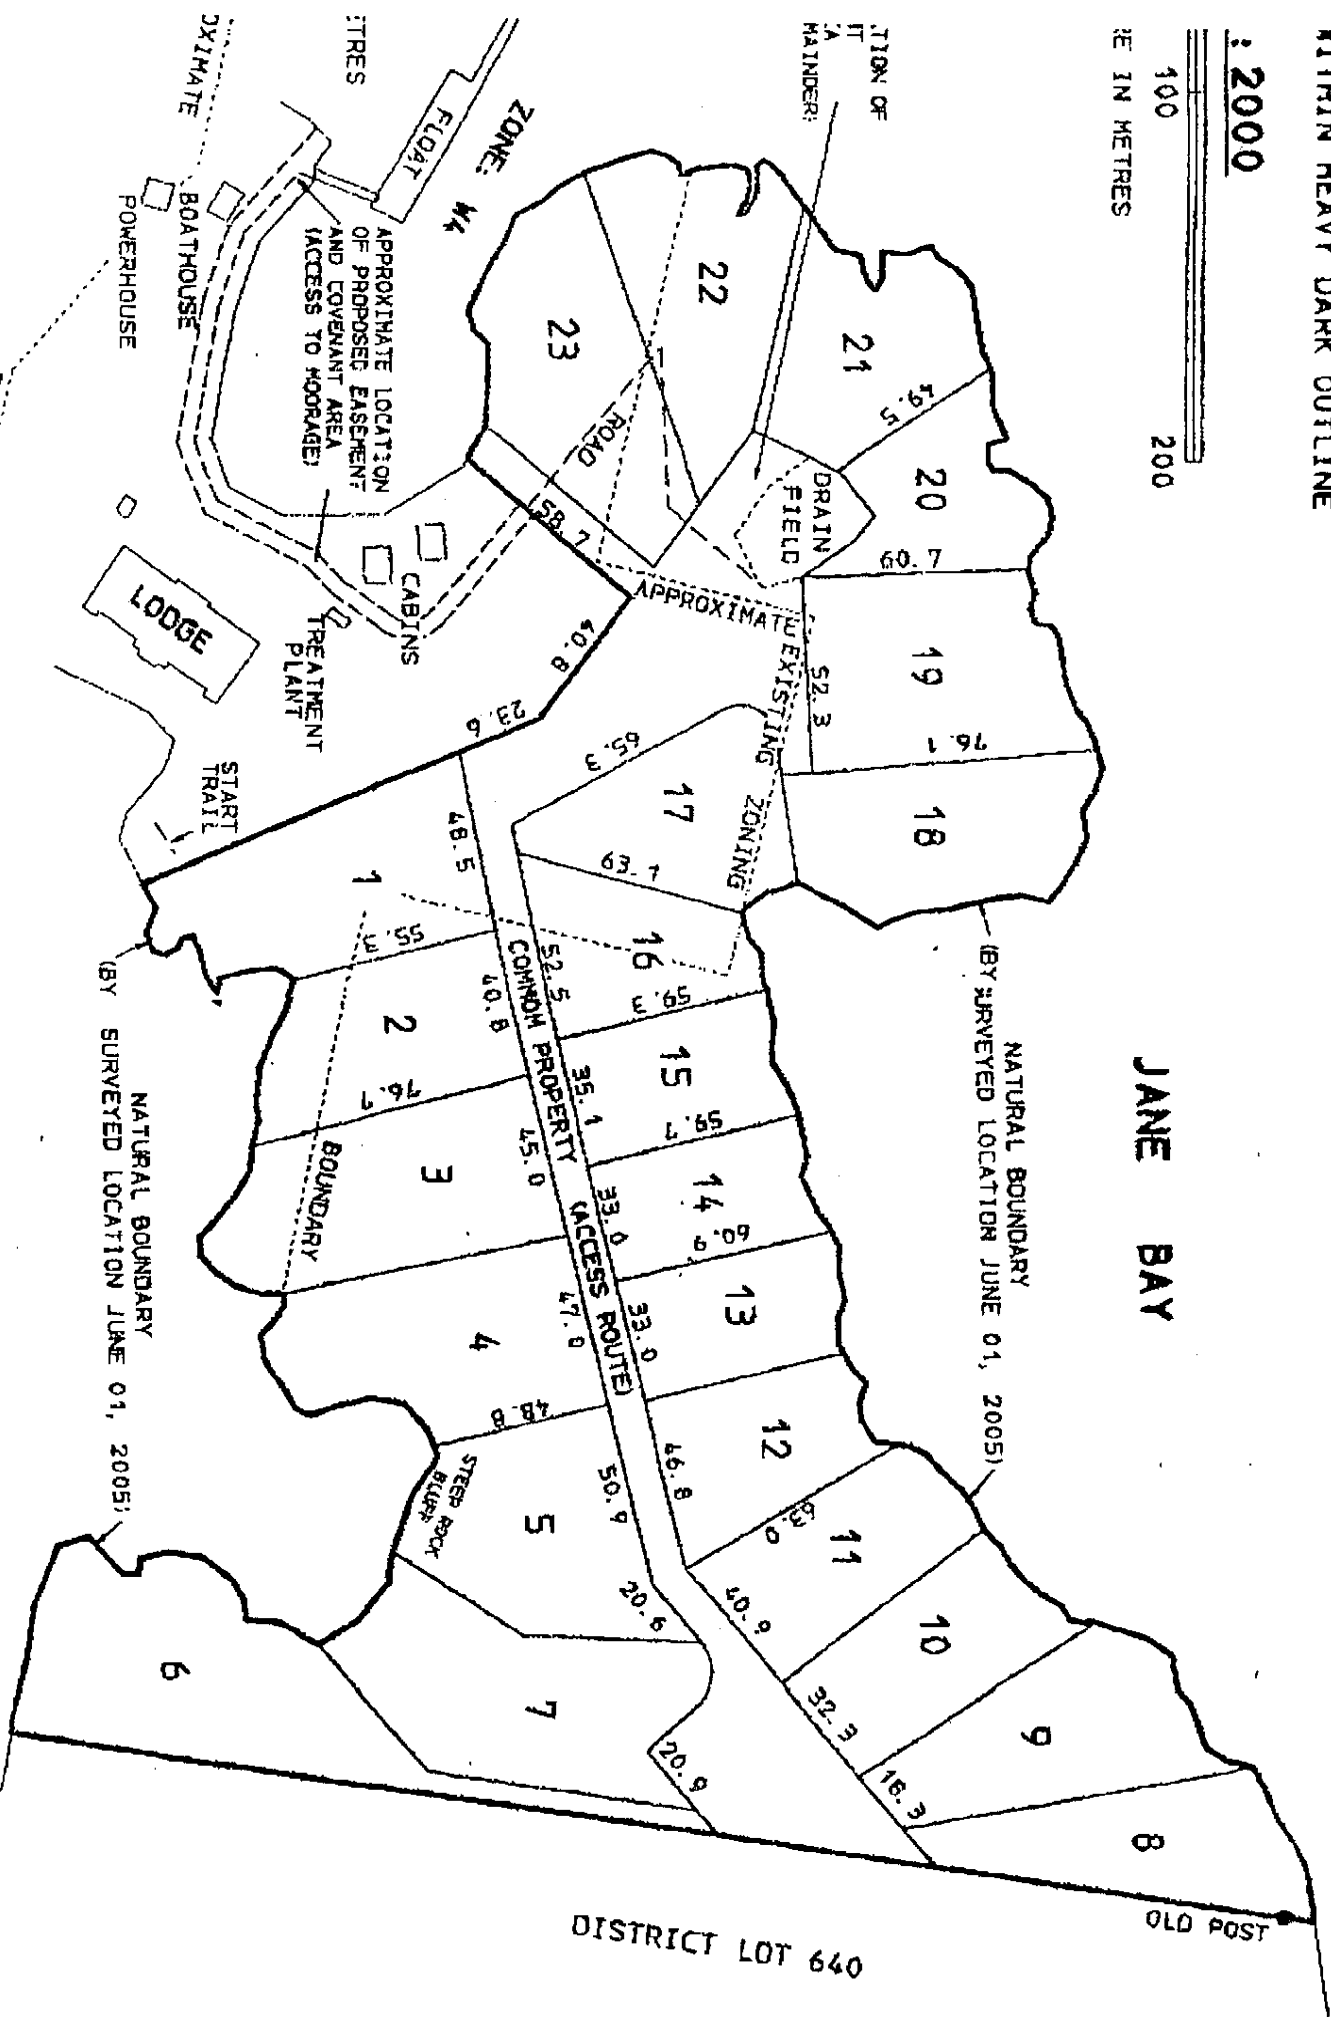

PART OF DISTRICT LOT 681, CLAYQUOT DISTRICT

RESERVE DISTRICT) AND C6 (TOURIST COMMERCIAL) WITHIN HEAVY DARK OUTLINE

1:2000

JANE BAY

DISTRICT LOT 640

VERNON BAY