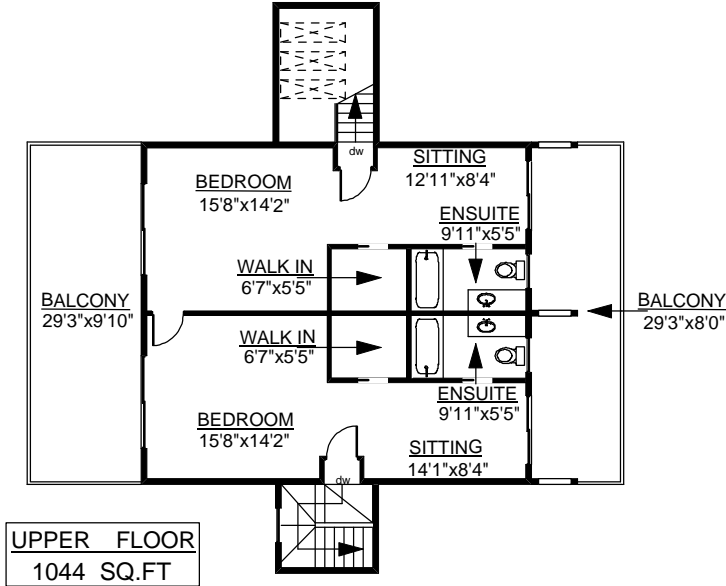

SCOTT ISLAND

MAIN HOUSE

CARETAKERS

MAIN HOUSE

	FINISH SQ. FT.	UNFINISH SQ. FT.	TOTAL SQ. FT.
MAIN	3497	0	3497
UPPER	1044	0	1044
TOTAL	4541	0	4541
DECKS	0	2457	2457
BALCONIES	0	531	531

CARETAKERS

	FINISH SQ. FT.	UNFINISH SQ. FT.	TOTAL SQ. FT.
MAIN	1123	0	1123
UPPER	521	0	521
TOTAL	1644	0	1644
DECKS	0	1008	1008
BALCONIES	0	401	401

PREPARED FOR THE EXCLUSIVE USE OF
SCOTT PIERCY & JAMES LeBLANC OF
SOTHEBY'S INTERNATIONAL REALTY CANADA.

MEASURED ON: 06/07/04*
DRAWING FILE: 06311

Tafe Measure VICTORIA, B.C.
Ph. 883.8894
www.tafemeasure.com