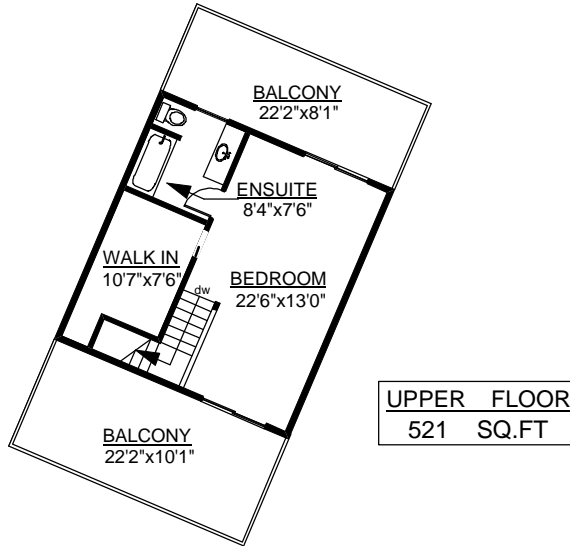

SCOTT ISLAND

MAIN HOUSE

CARETAKERS

MAIN HOUSE

	FINISH SQ. FT.	UNFINISH SQ. FT.	TOTAL SQ. FT.
MAIN	3497	0	3497
UPPER	1044	0	1044
TOTAL	4541	0	4541
DECKS	0	2457	2457
BALCONIES	0	531	531

CARETAKERS

	FINISH SQ. FT.	UNFINISH SQ. FT.	TOTAL SQ. FT.
MAIN	1123	0	1123
UPPER	521	0	521
TOTAL	1644	0	1644
DECKS	0	1008	1008
BALCONIES	0	401	401

PREPARED FOR THE EXCLUSIVE USE OF
SCOTT PIERCY & JAMES LeBLANC OF
SOTHEBY'S INTERNATIONAL REALTY CANADA.

MEASURED ON: 06/07/04*
DRAWING FILE: 06311

Tafe Measure VICTORIA, B.C.
Ph. 883.8894
www.tafemeasure.com