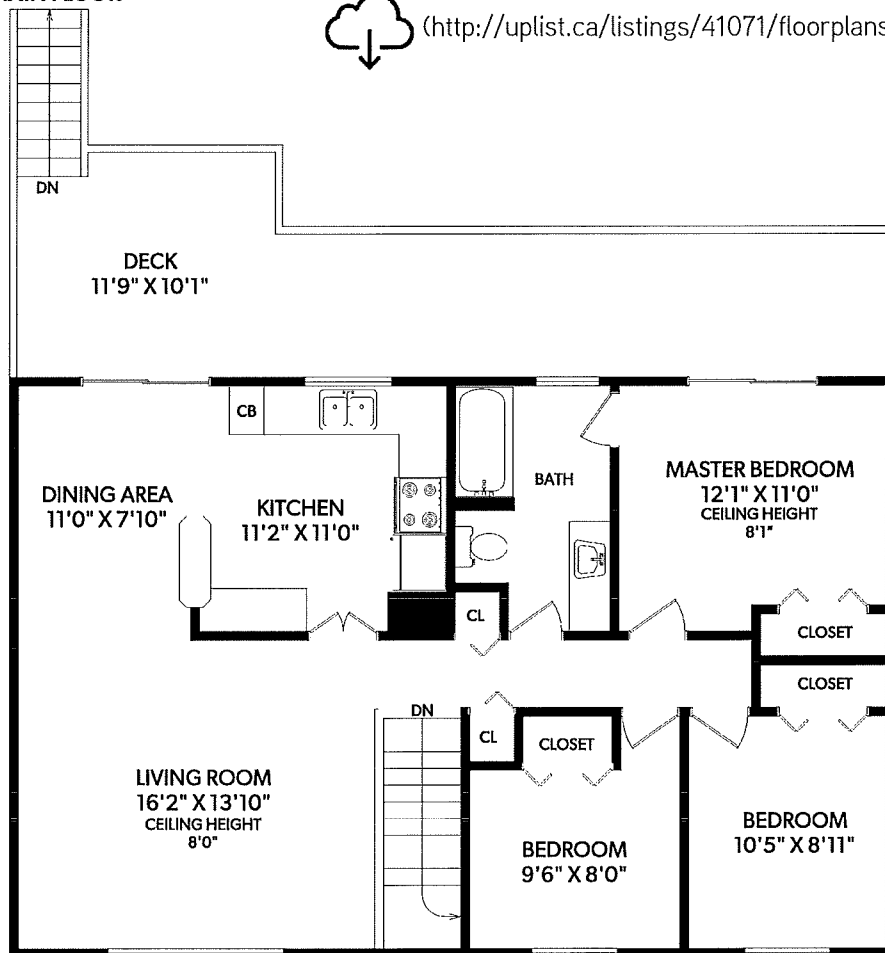

Debbie Gray

10343 Patricia Pl

INFO

MAIN FLOOR  (<http://uplist.ca/listings/41071/floorplans.pdf?size=original>)

FLOOR	FINISHED	UNFINISHED	TOTAL	OTHER AREAS
MAIN	1048	0	1048	GARAGE 307
LOWER	413	328	741	DECK 312
TOTAL	1461	328	1789	

REAL FOTO **10343 PATRICIA PLACE**
 DOCUMENT PREPARED FOR THE EXCLUSIVE USE OF
DEBBIE GRAY

250-388-6998
 ORDER@REALFOTO.CA MEASURED 12/18/2019 BY CLAY OVINGE
 All information furnished regarding this property is from sources deemed reliable but no warranty or representation is made to the accuracy thereof. Purchaser to verify measurements if important.

Debbie Gray

10343 Patricia Pl

INFO

LOWER FLOOR

(<http://uplist.ca/listings/41071/floorplans.pdf?size=original>)

FLOOR	FINISHED	UNFINISHED	TOTAL	OTHER AREAS	
MAIN	1048	0	1048	GARAGE	307
LOWER	413	328	741	DECK	312
TOTAL	1461	328	1789		