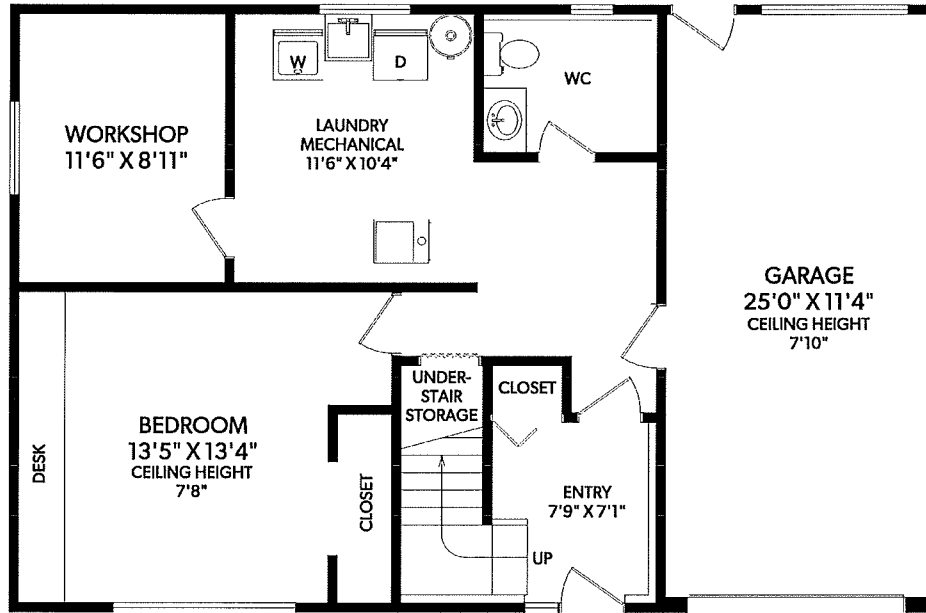

Debbie Gray

10343 Patricia Pl

INFO

LOWER FLOOR

(<http://uplist.ca/listings/41071/floorplans.pdf?size=original>)

FLOOR	FINISHED	UNFINISHED	TOTAL	OTHER AREAS	
MAIN	1048	0	1048	GARAGE	307
LOWER	413	328	741	DECK	312
TOTAL	1461	328	1789		

REAL FOTO **10343 PATRICIA PLACE**
DOCUMENT PREPARED FOR THE EXCLUSIVE USE OF
DEBBIE GRAY

250-388-6980
ORDERS@REALFOTO.CA MEASURED 12/18/2019 BY CLAY DIVINGE