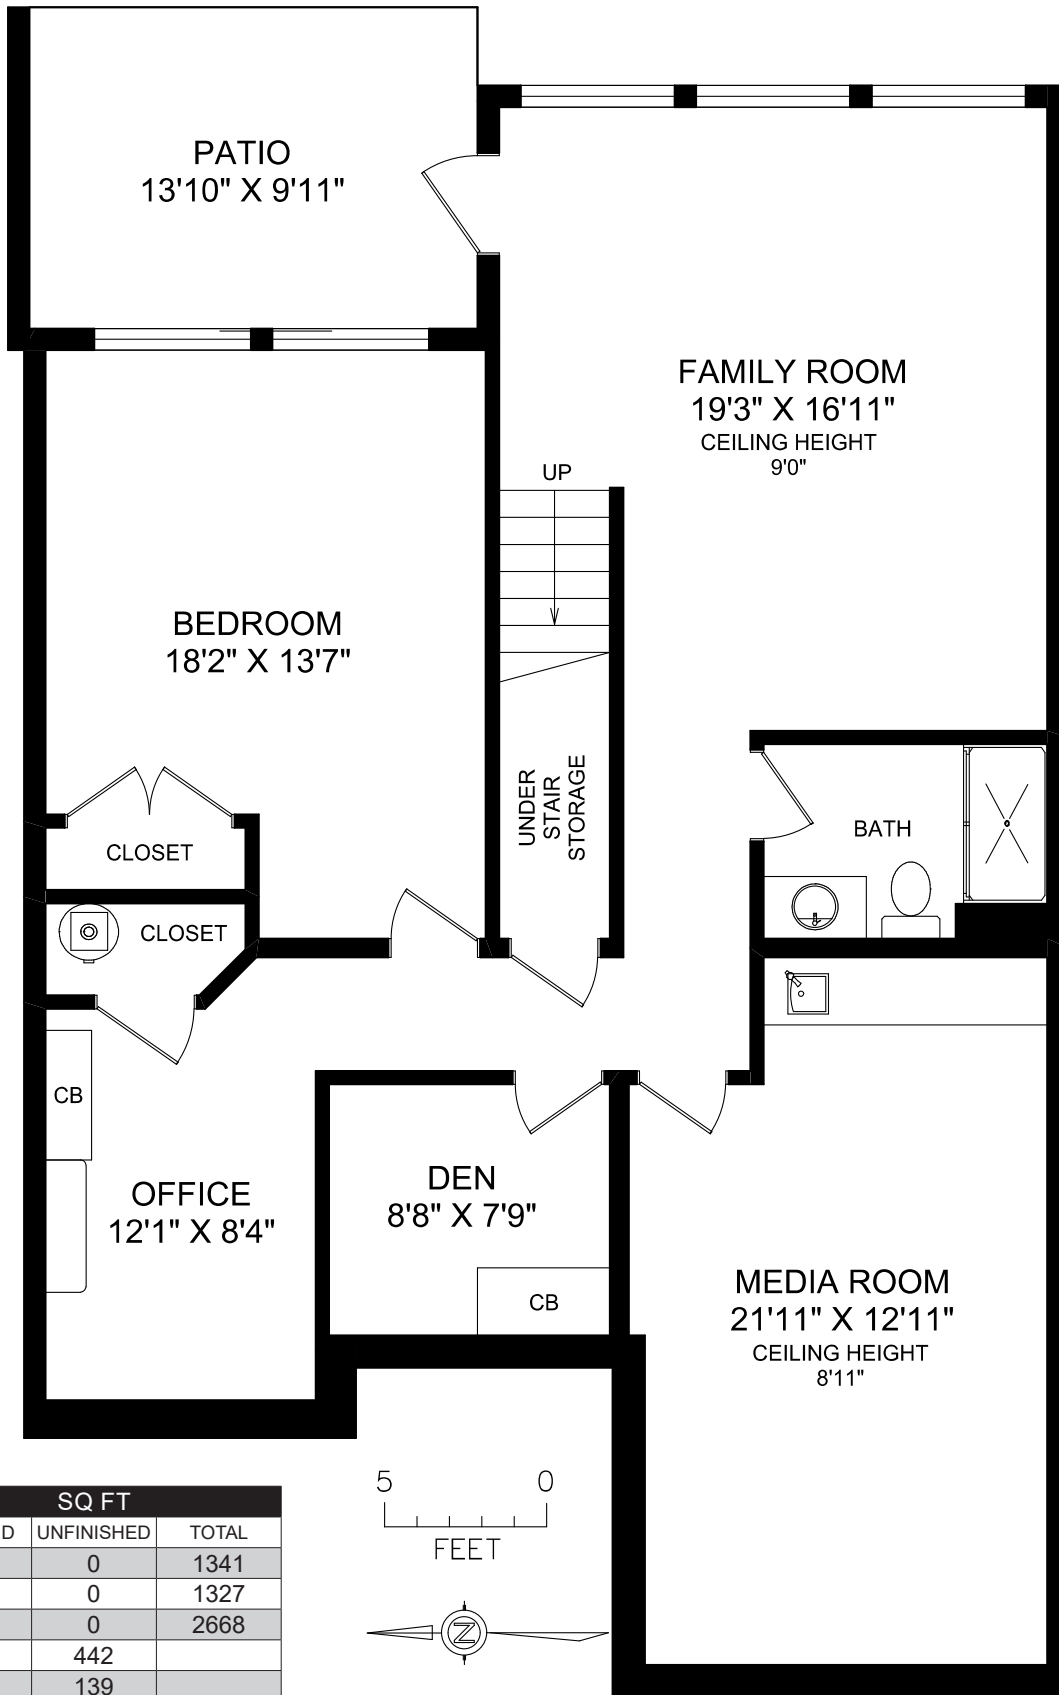

# LOWER FLOOR

AREA	SQ FT		
FLOOR	FINISHED	UNFINISHED	TOTAL
MAIN	1341	0	1341
LOWER	1327	0	1327
TOTAL	2668	0	2668
GARAGE		442	
PATIO		139	
BALCONY		143	

**PEMBERTON  
HOLMES**

ESTABLISHED 1887

**13-3650 CITADEL PLACE**

DOCUMENT PREPARED FOR THE EXCLUSIVE USE OF

**NIELS BAARTMAN**

MEASURED APRIL 25TH, 2016 BY JACOB GALATI

 **realfoto**  
marketing tools for REALTORS®

250.388.6998 orders@realfoto.ca

All information furnished regarding this property is from sources deemed reliable but no warranty or representation is made to the accuracy thereof.