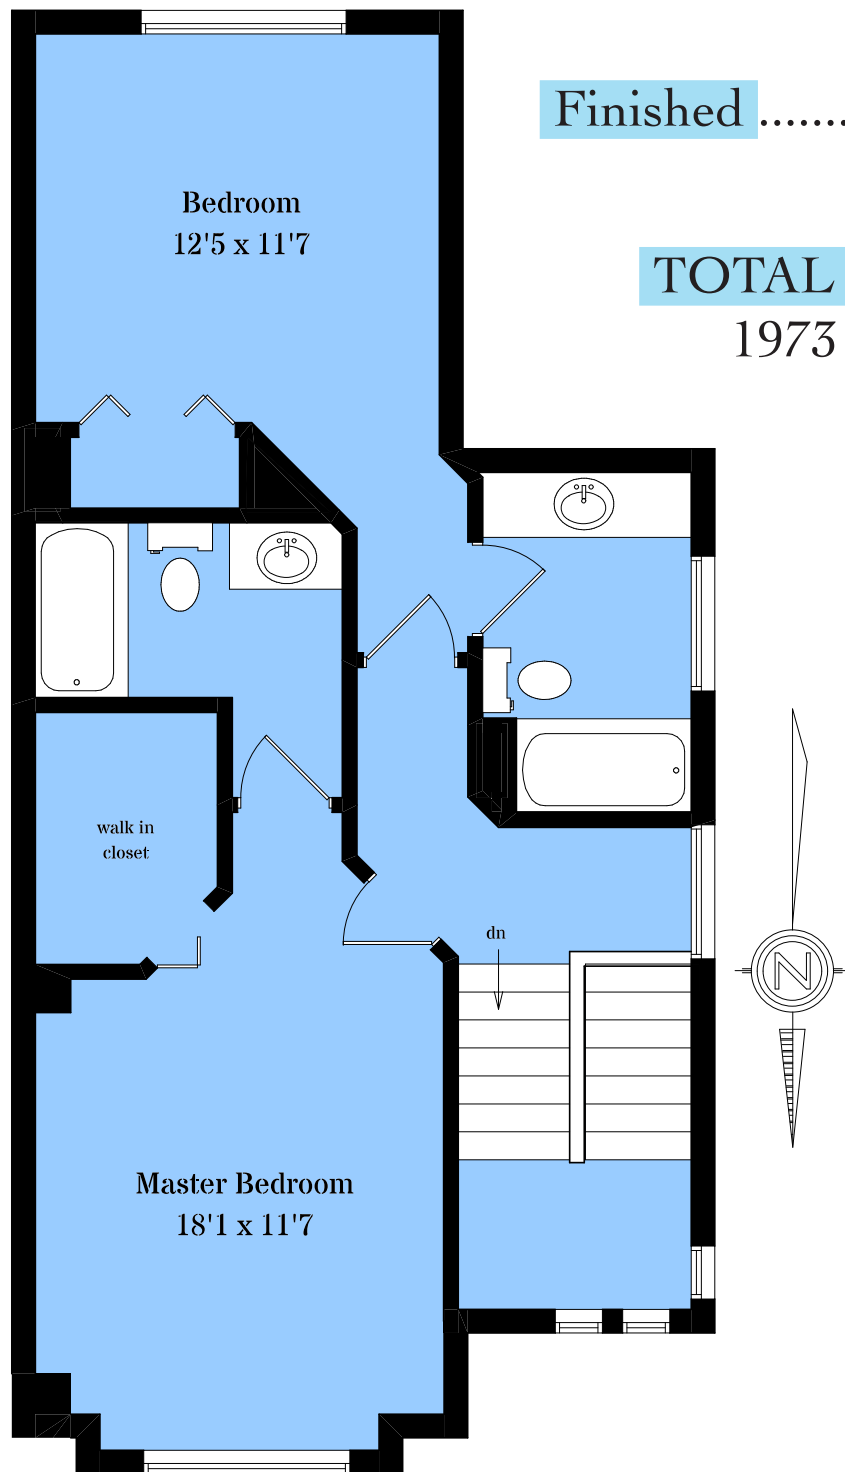

# 801-510 Marsett Pl - main

Presented by Niels Baartman

Finished .....735 sq ft  
Deck .....94 sq ft

**TOTAL Finished**  
1973 sq ft

Niels Baartman  
250-474-3344  
niels@baartman.ca

Measured:  
June 27,  
2013

# 801-510 Marsett Pl - upper

Presented by Niels Baartman

Finished .....704 sq ft

**TOTAL Finished**  
1973 sq ft

Niels Baartman  
250-474-3344  
niels@baartman.ca

Measured:  
June 27,  
2013

**CLOVER**

cloverstudio.ca

# 801-510 Marsett Pl - lower

Presented by Niels Baartman

Finished .....534 sq ft  
Garage .....256 sq ft

**TOTAL Finished**  
1973 sq ft

Niels Baartman  
250-474-3344  
niels@baartman.ca

Measured:  
June 27,  
2013