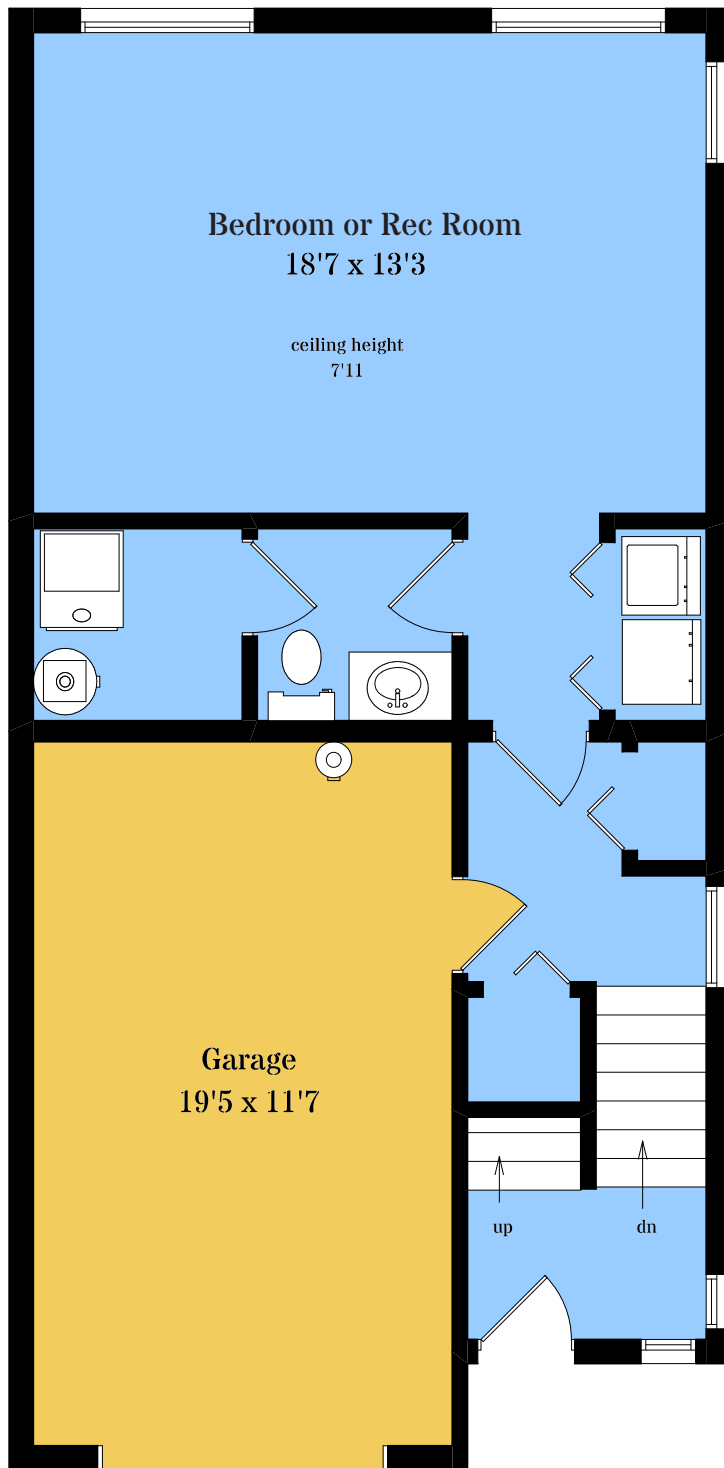

# 801-510 Marsett Pl - main

Presented by Niels Baartman

Finished .....735 sq ft  
Deck .....94 sq ft

**TOTAL Finished**  
1973 sq ft

Niels Baartman  
250-474-3344  
niels@baartman.ca

Measured:  
June 27,  
2013

# 801-510 Marsett Pl - upper

Presented by Niels Baartman

Finished .....704 sq ft

**TOTAL Finished**  
1973 sq ft

Niels Baartman  
250-474-3344  
niels@baartman.ca

Measured:  
June 27,  
2013

**CLOVER**

cloverstudio.ca

# 801-510 Marsett Pl - lower

Presented by Niels Baartman

Finished .....534 sq ft  
Garage .....256 sq ft

**TOTAL Finished**  
1973 sq ft

Niels Baartman  
250-474-3344  
niels@baartman.ca

Measured:  
June 27,  
2013