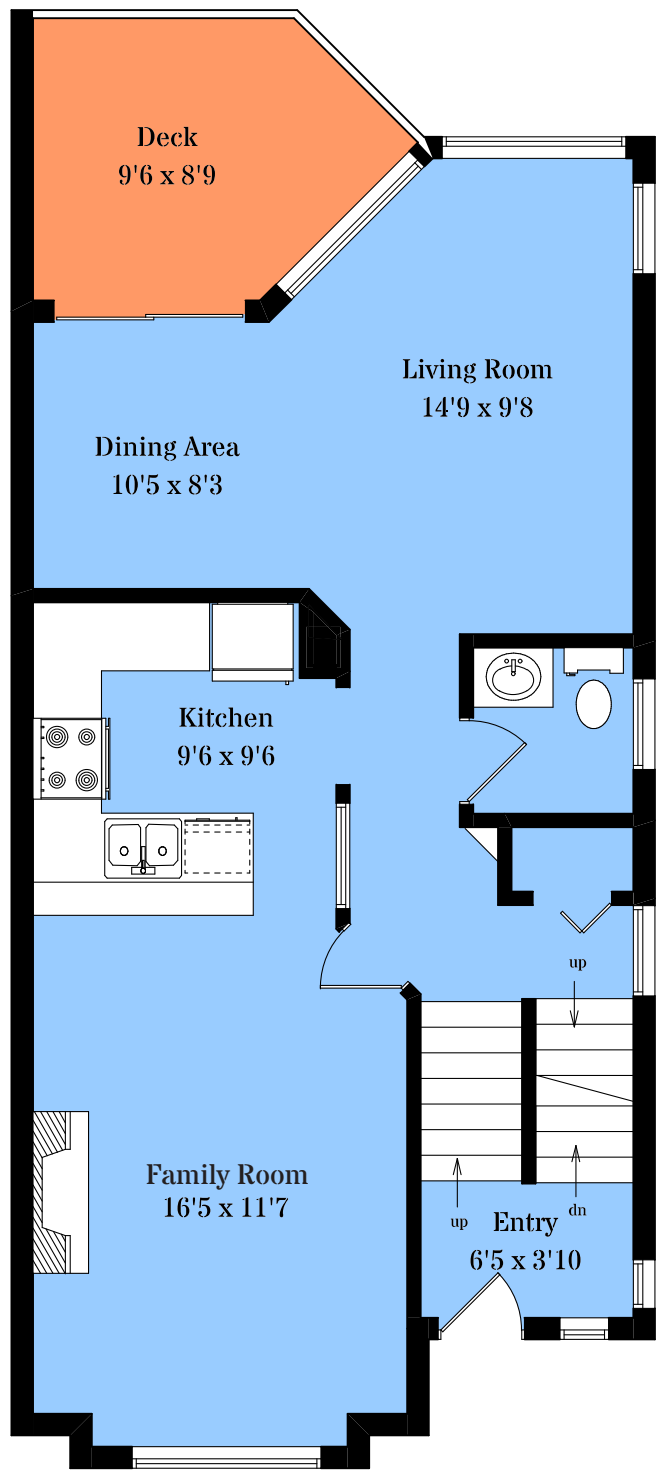

# 801-510 Marsett Pl - main

Presented by Niels Baartman

Finished .....735 sq ft  
Deck .....94 sq ft

**TOTAL Finished**  
1973 sq ft

Niels Baartman  
250-474-3344  
niels@baartman.ca

Measured:  
June 27,  
2013

# 801-510 Marsett Pl - upper

Presented by Niels Baartman

Finished .....704 sq ft

**TOTAL Finished**  
1973 sq ft

Niels Baartman  
250-474-3344  
niels@baartman.ca

Measured:  
June 27,  
2013

**CLOVER**

cloverstudio.ca

# 801-510 Marsett Pl - lower

Presented by Niels Baartman

Finished .....534 sq ft  
Garage .....256 sq ft

**TOTAL Finished**  
1973 sq ft

Niels Baartman  
250-474-3344  
niels@baartman.ca

Measured:  
June 27,  
2013