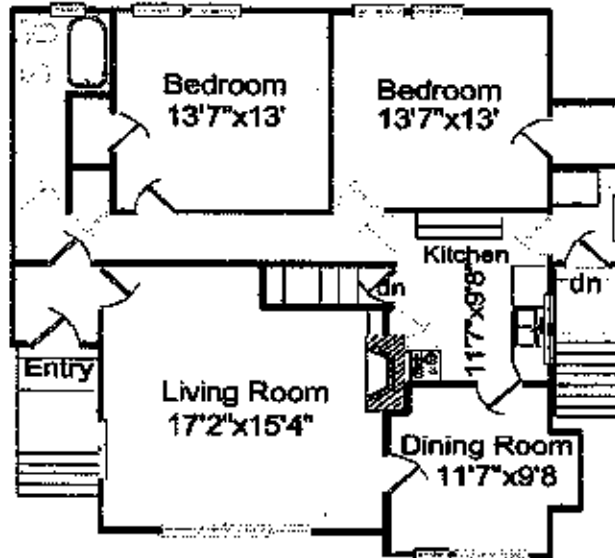

1822 Beach Drive Victoria, BC V8R 6J3

Lower 1219 Sq. Ft.
Ceiling 6'7"

Main 1286 Sq. Ft.

	Finished Sq. ft	Unfinished Sq. ft	Total Sq. ft
Lower	0	1219	1219
Main	1286	0	1286
Total	1286	1219	2505

Information for illustration purposes only. Measurements are approximate. If precise dimensions are required purchaser to verify.

1820 Beach Drive Victoria, BC V8R 6J3

**Lower 1120 Sq. Ft.
Ceiling 6'7"**

Main 1949 Sq. Ft.

	Finished Sq. ft.	Unfinished Sq. ft.	Total Sq. ft.
Lower	0	1120	1120
Main	1949	0	1949
Total	1949	1120	3069
Deck			352

Information for illustration purpose only. Measurements are approximate. If precise dimensions are required purchaser to verify.