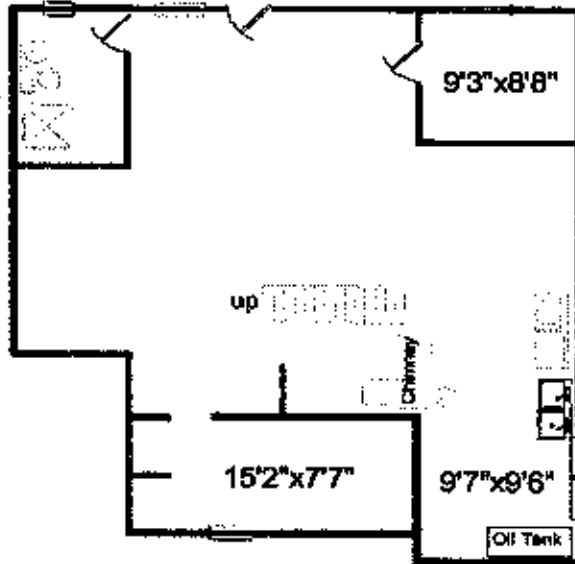

1822 Beach Drive Victoria, BC V8R 6J3

Lower 1219 Sq. Ft.
Ceiling 6'7"

Main 1286 Sq. Ft.

	Finished Sq. ft	Unfinished Sq. ft	Total Sq. ft
Lower	0	1219	1219
Main	1286	0	1286
Total	1286	1219	2505

Information for illustration purposes only. Measurements are approximate. If precise dimensions are required purchaser to verify.

1820 Beach Drive Victoria, BC V8R 6J3

**Lower 1120 Sq. Ft.
Ceiling 6'7"**

Main 1949 Sq. Ft.

	Finished Sq. ft.	Unfinished Sq. ft.	Total Sq. ft.
Lower	0	1120	1120
Main	1949	0	1949
Total	1949	1120	3069
Deck			352

Information for illustration purpose only. Measurements are approximate. If precise dimensions are required purchaser to verify.