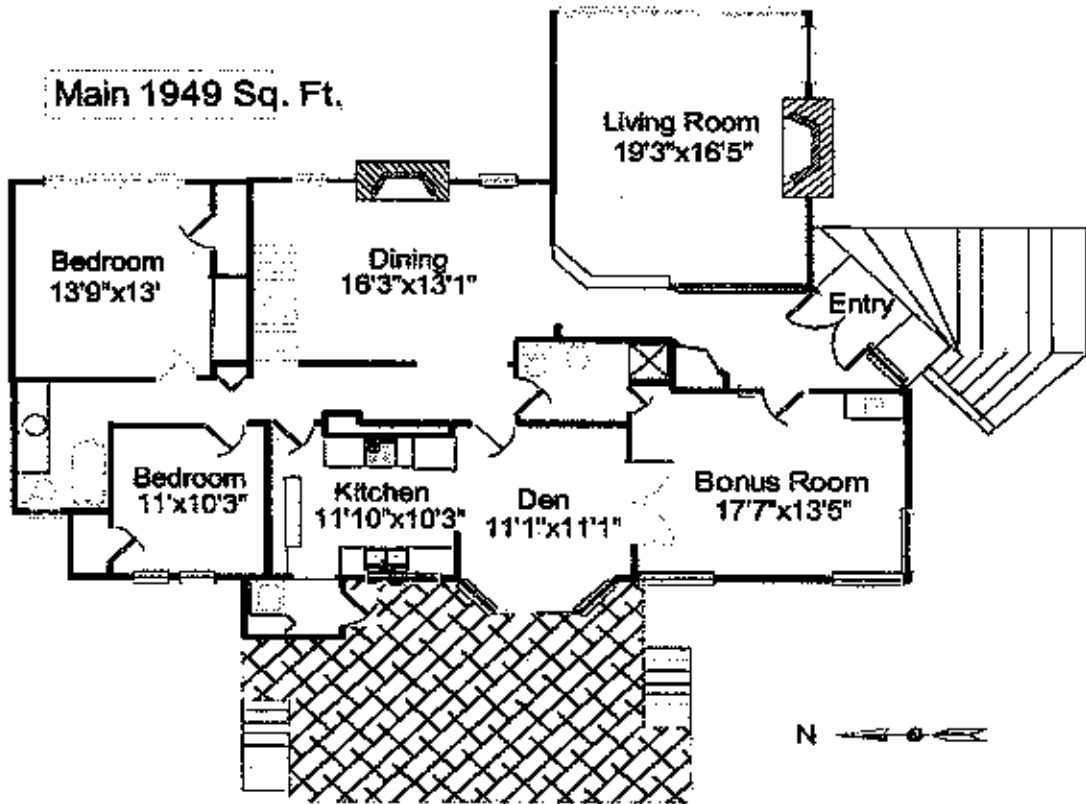

1822 Beach Drive Victoria, BC V8R 6J3

Lower 1219 Sq. Ft.
Ceiling 6'7"

Main 1286 Sq. Ft.

	Finished Sq. ft	Unfinished Sq. ft	Total Sq. ft
Lower	0	1219	1219
Main	1286	0	1286
Total	1286	1219	2505

Information for illustration purposes only. Measurements are approximate. If precise dimensions are required purchaser to verify.

1820 Beach Drive Victoria, BC V8R 6J3

**Lower 1120 Sq. Ft.
Ceiling 6'7"**

Main 1949 Sq. Ft.

	Finished Sq. ft.	Unfinished Sq. ft.	Total Sq. ft.
Lower	0	1120	1120
Main	1949	0	1949
Total	1949	1120	3069
Deck			352

Information for illustration purpose only. Measurements are approximate. If precise dimensions are required purchaser to verify.