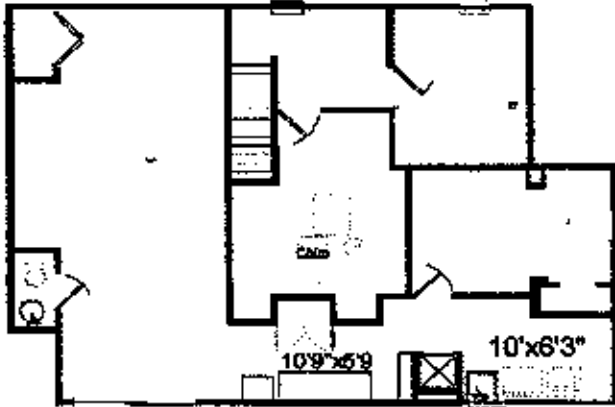

1822 Beach Drive Victoria, BC V8R 6J3

Lower 1219 Sq. Ft.
Ceiling 6'7"

Main 1286 Sq. Ft.

	Finished Sq. ft	Unfinished Sq. ft	Total Sq. ft
Lower	0	1219	1219
Main	1286	0	1286
Total	1286	1219	2505

Information for illustration purposes only. Measurements are approximate. If precise dimensions are required purchaser to verify.

1820 Beach Drive Victoria, BC V8R 6J3

**Lower 1120 Sq. Ft.
Ceiling 6'7"**

Main 1949 Sq. Ft.

	Finished Sq. ft.	Unfinished Sq. ft.	Total Sq. ft.
Lower	0	1120	1120
Main	1949	0	1949
Total	1949	1120	3069
Deck			352

Information for illustration purpose only. Measurements are approximate. If precise dimensions are required purchaser to verify.