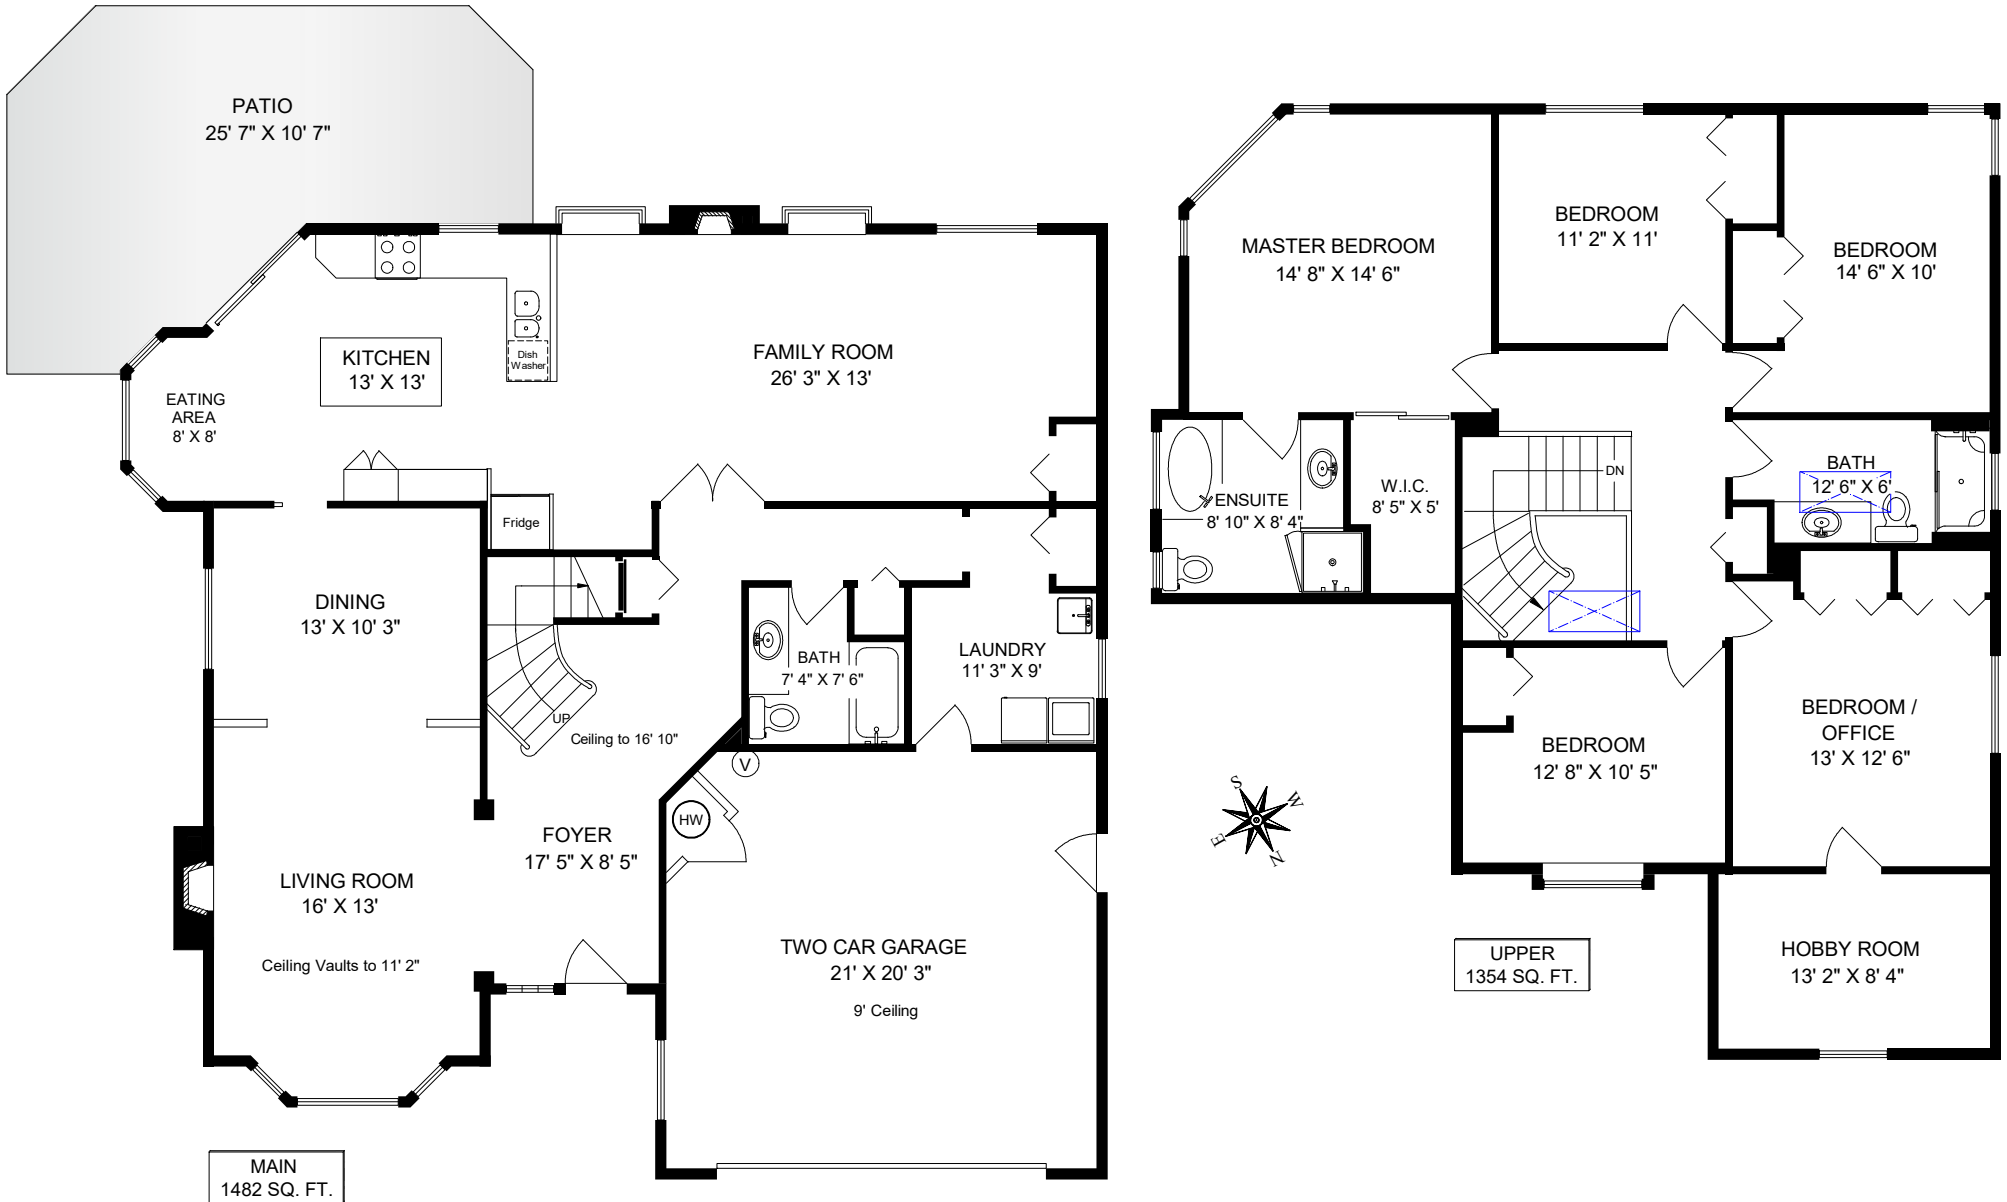

1179 STONINGTON PLACE

	FINISH SQ. FT.	UNFINISH SQ. FT.	TOTAL SQ. FT.
MAIN	1482		1482
UPPER		1354	1354
TOTAL	2836		2836
GARAGE		448	448
PATIO		332	332

EXCLUSIVELY FOR SHAREN WARDE
OF ROYAL LEPAGE COAST CAPITAL REALTY

MAR.21 2018

Island Measure
Residential and Commercial Floor Plans

REF # 5255

250-818-8273
islandmeasure.com

MEASUREMENTS MAY NOT BE 100% ACCURATE. IF CRITICAL, BUYER TO VERIFY.
ROOM SIZES ARE NOT USED TO CALCULATE AREA.
FLOOR PLANS ARE PROVIDED FOR CONVENIENCE ONLY.