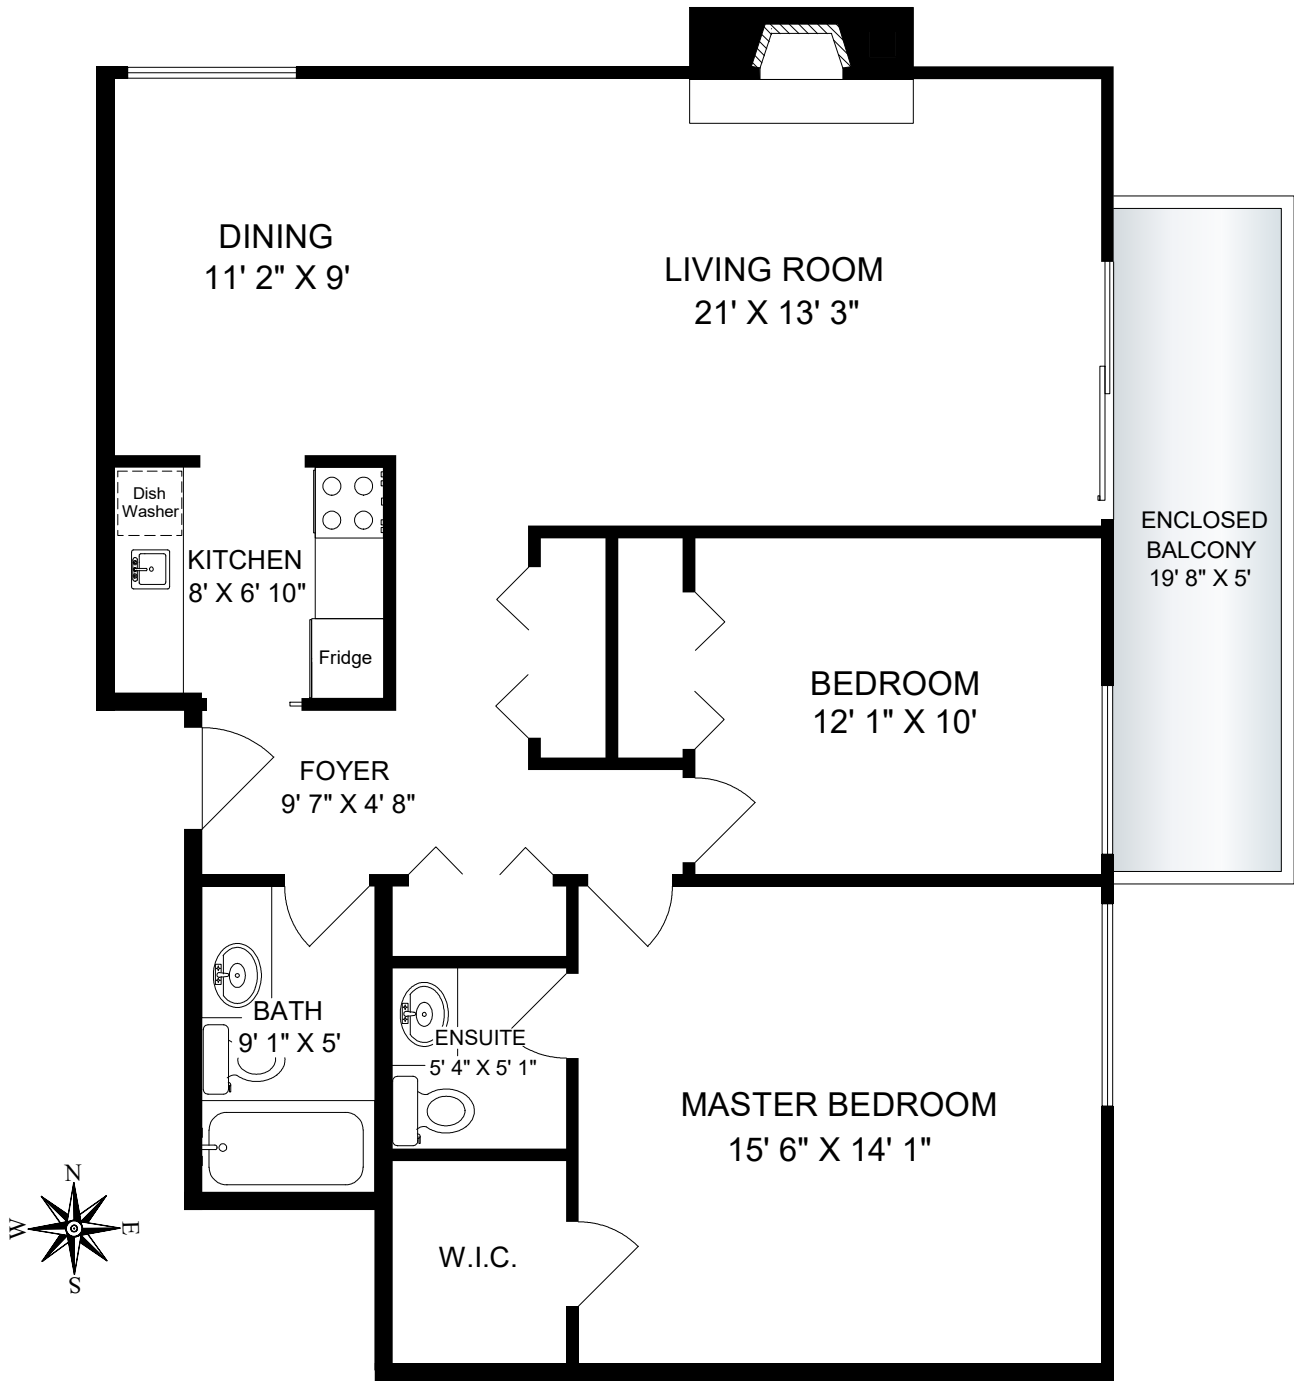

# 204-1610 JUBILEE AVENUE

MAIN  
1088 SQ. FT.

0' SCALE 5'

	FINISH SQ. FT.	UNFINISH SQ. FT.	TOTAL SQ. FT.
MAIN	1088		1088
TOTAL	1088		1088
BALCONY		109	109

EXCLUSIVELY FOR SHAREN WARDE  
OF ROYAL LEPAGE COAST CAPITAL REALTY

MAR.29 2018

REF # 5260

250-818-8273

islandmeasure.com

MEASUREMENTS MAY NOT BE 100% ACCURATE. IF CRITICAL, BUYER TO VERIFY.  
ROOM SIZES ARE NOT USED TO CALCULATE AREA.  
FLOOR PLANS ARE PROVIDED FOR CONVENIENCE ONLY.