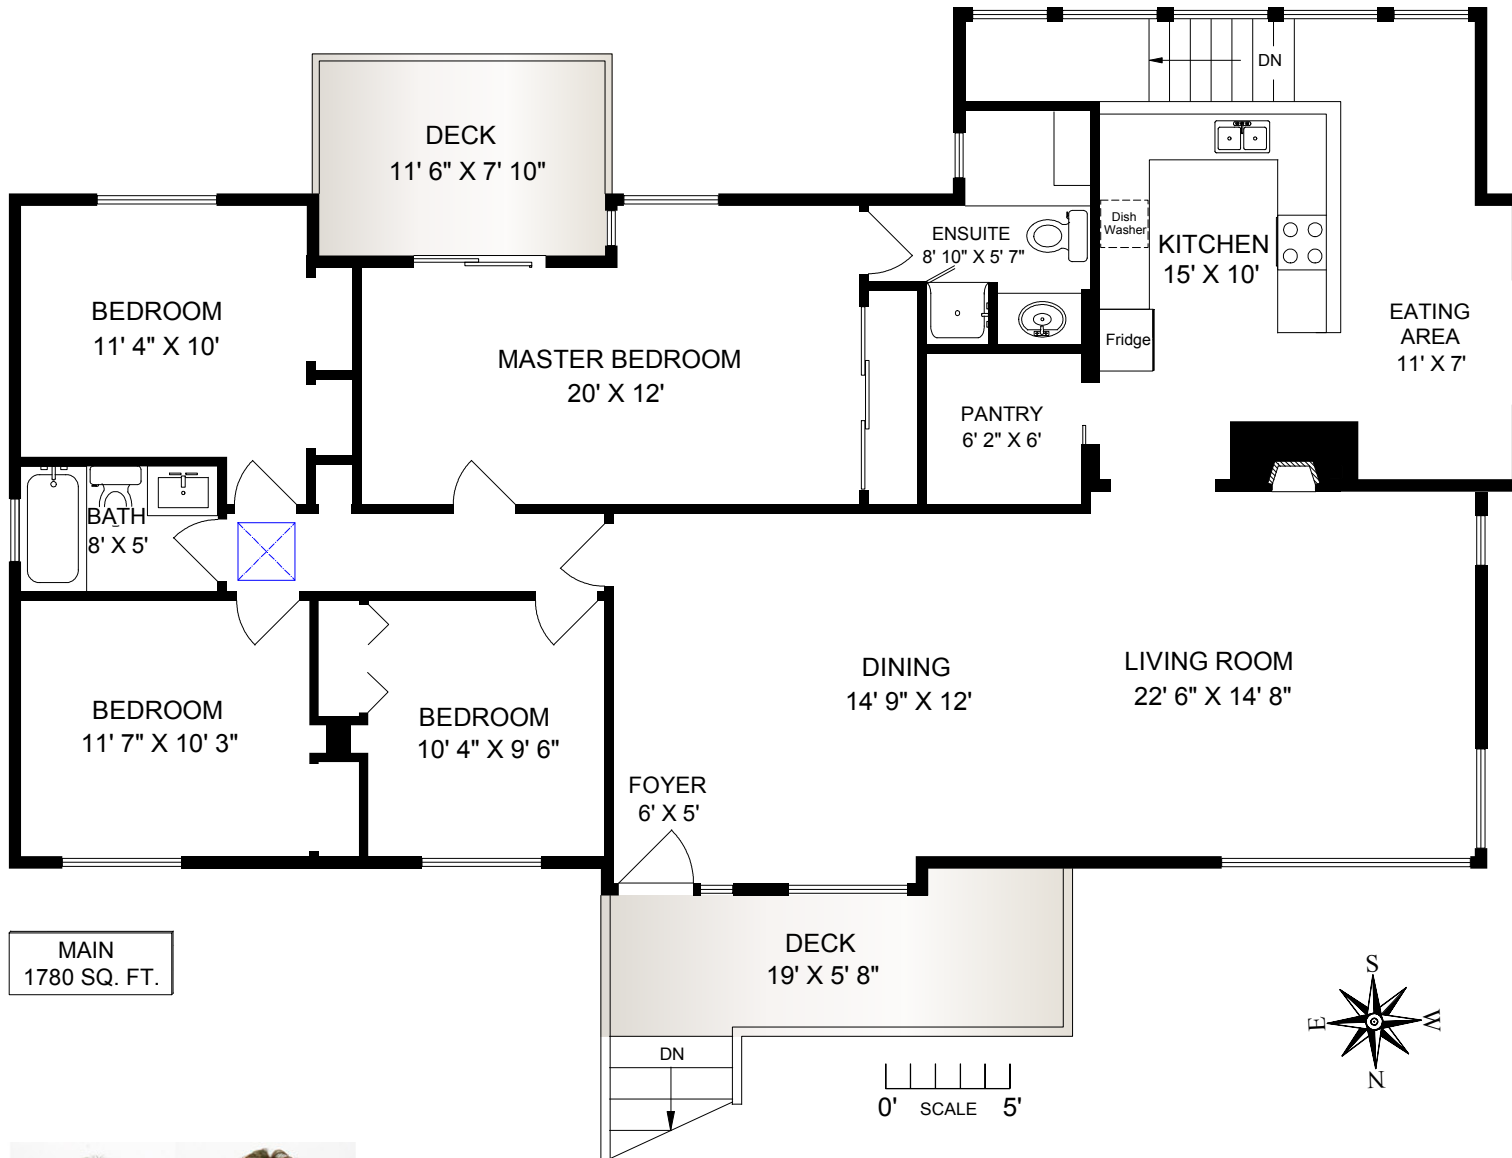

1457 CLIFFORD STREET

MAIN
1780 SQ. FT.

0' SCALE 5'

	FINISH SQ. FT.	UNFINISH SQ. FT.	TOTAL SQ. FT.
MAIN	1780		1780
LOWER	1108	538	1646
TOTAL	2888	538	3426
DECKS		204	204
PATIO		75	75
SHEDS(not shown)		126	126

EXCLUSIVELY FOR SHAREN WARDE
OF ROYAL LEPAGE COAST CAPITAL REALTY

OCT. 31 2017

REF # 5199

250-818-8273
islandmeasure.com

MEASUREMENTS MAY NOT BE 100% ACCURATE. IF CRITICAL, BUYER TO VERIFY.
ROOM SIZES ARE NOT USED TO CALCULATE AREA.
FLOOR PLANS ARE PROVIDED FOR CONVENIENCE ONLY.