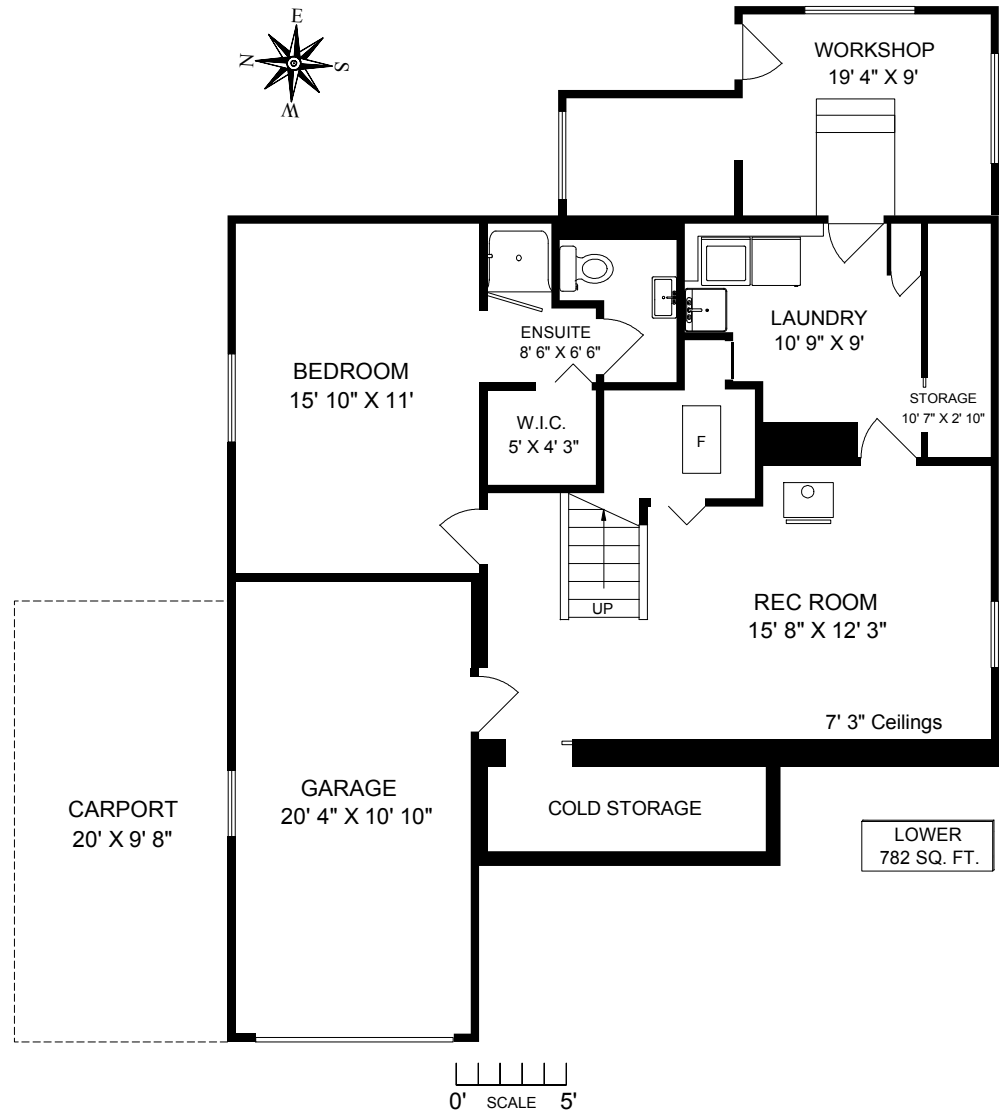

3433 MAPLEWOOD ROAD

	FINISH SQ. FT.	UNFINISH SQ. FT.	TOTAL SQ. FT.
MAIN	1198		1198
LOWER	782		782
TOTAL	1980		1980
GARAGE		236	236
DECK		223	223
PATIO		190	190

EXCLUSIVELY FOR SHAREN WARDE
OF ROYAL LEPAGE COAST CAPITAL REALTY

OCT. 9 2017

REF # 5187

Island Measure
Residential and Commercial Floor Plans
250-818-8273 islandmeasure.com

MEASUREMENTS MAY NOT BE 100% ACCURATE. IF CRITICAL, BUYER TO VERIFY.
ROOM SIZES ARE NOT USED TO CALCULATE AREA.
FLOOR PLANS ARE PROVIDED FOR CONVENIENCE ONLY.