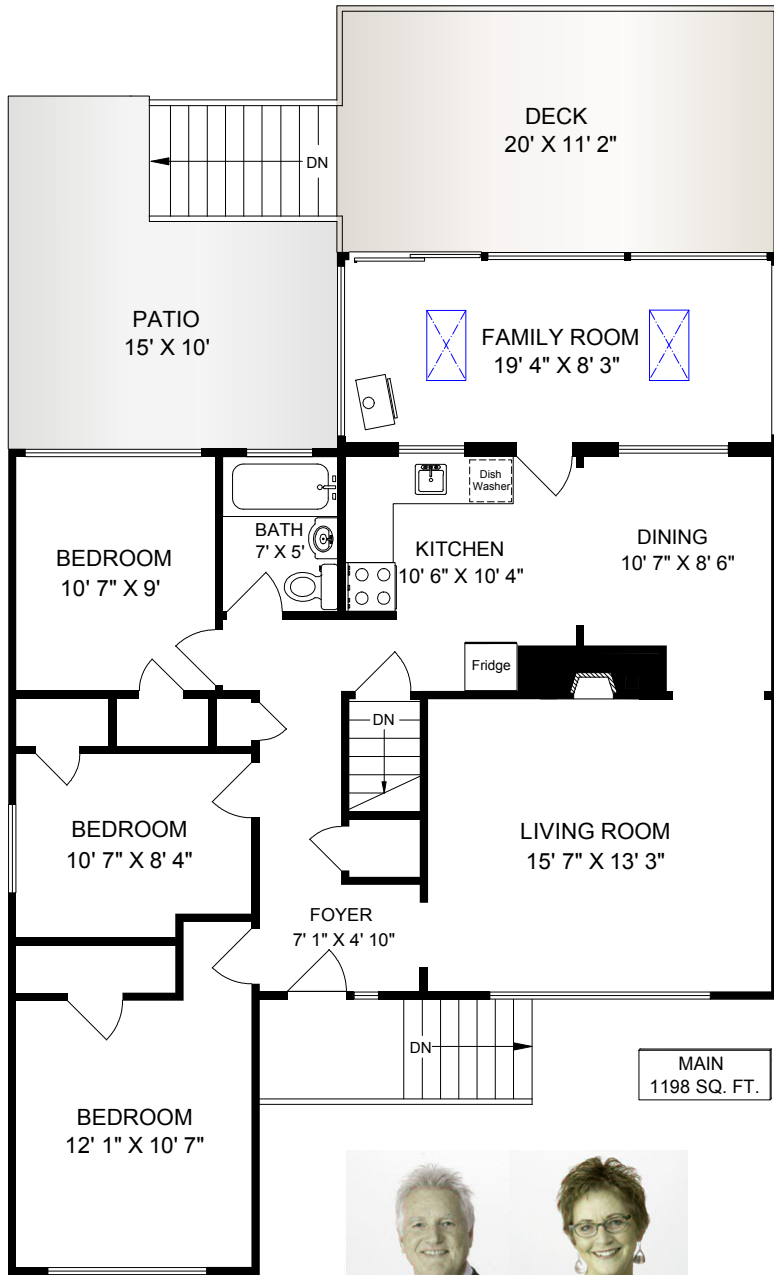

3433 MAPLEWOOD ROAD

	FINISH SQ. FT.	UNFINISH SQ. FT.	TOTAL SQ. FT.
MAIN	1198		1198
LOWER	782		782
TOTAL	1980		1980
GARAGE		236	236
DECK		223	223
PATIO		190	190

EXCLUSIVELY FOR SHAREN WARDE
OF ROYAL LEPAGE COAST CAPITAL REALTY

OCT. 9 2017

REF # 5187

Island Measure
Residential and Commercial Floor Plans
250-818-8273 islandmeasure.com

MEASUREMENTS MAY NOT BE 100% ACCURATE. IF CRITICAL, BUYER TO VERIFY.
ROOM SIZES ARE NOT USED TO CALCULATE AREA.
FLOOR PLANS ARE PROVIDED FOR CONVENIENCE ONLY.